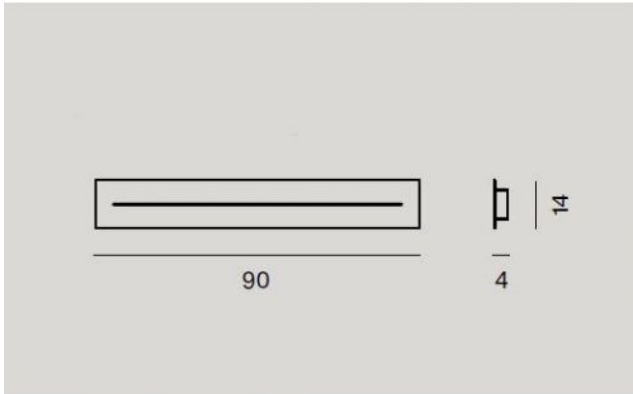

Foscarini

Elongated multi-canopy 90 cm

Technical details

Country of Manufacture	Italy
Manufacturer	Foscarini
surface	white
material	metal
Dimensions	H 4 cm | B 14 cm | L 90 cm

Description

The Foscarini elongated multi-canopy 90 cm is an elongated canopy, to which you can hang several lights. The surface of the canopy is white, it is made of painted metal. The canopy has a length of 90 cm, a width of 14 cm and a height of 4 cm. The multi-canopy is suitable for these light families: Aplomb, Caboche, Caiigo, Chouchin, Gregg, Havana, Maki, New Buds, Plass, Rituals, Tartan, Tite and Tress.