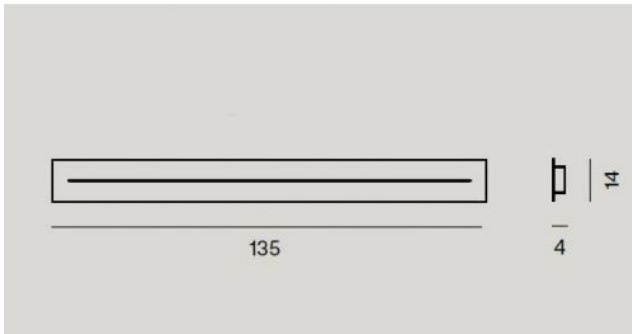

## Elongated multi-canopy 135 cm

### Technical details

<b>Country of Manufacture</b>	 Italy
<b>Manufacturer</b>	Foscarini
<b>surface</b>	white
<b>material</b>	metal
<b>Dimensions</b>	H 4 cm   B 14 cm   L 135 cm

### Description

The Foscarini elongated multi-canopy 135 cm is an elongated canopy, to which you can hang several lights. The surface of the canopy is white, it is made of painted metal. The canopy has a length of 135 cm, a width of 14 cm and a height of 4 cm. The multi-canopy is suitable for these light families: Foscarini Aplomb, Caboche, Caiigo, Chouchin, Gregg, Havana, Maki, New Buds, Plass, Rituals, Tartan, Tite and Tress.