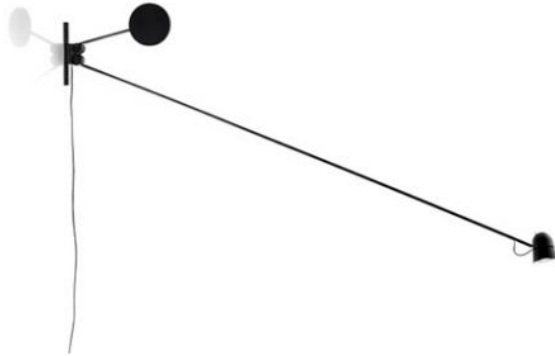

### Oberfläche

- black
- white

### Technical details

<b>Country of Manufacture</b>	 Italy
<b>Manufacturer</b>	Luceplan
<b>Designer</b>	Daniel Rybakken
<b>Year of design</b>	2012
<b>color</b>	black
<b>protection</b>	IP20
<b>Scope of delivery</b>	LED
<b>voltage suitability</b>	110 - 240 Volt
<b>material</b>	aluminum, steel
<b>dimming</b>	on the lamp head
<b>Wattage</b>	16 W
<b>LED</b>	inclusive
<b>Colour Rendering Index</b>	90
<b>Luminous flux in lm</b>	598
<b>Color temperature in Kelvin</b>	2,700 extra warm white
<b>Arm length</b>	190 cm
<b>light head dimensions</b>	9 cm
<b>Dimensions</b>	L 192 cm

### Description

The Luceplan Counterbalance is a black wall lamp, which can be aligned in the room at will cause of its swiveling light arm. The counterweight balances the movements of the long arm with help of gear wheels and guarantees the stability of the lamp head. The lamp head is made out of lacquered aluminum, the body is made of matt lacquered steel. Different brightness levels can be set with the dimmer on the lamp head. Daniel Rybakken designed the wall light in the year 2012. Apart from this light, also a spotlight as well as a floor lamp are on offer from this series.