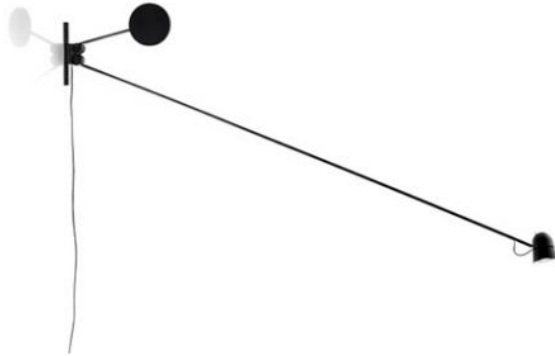

Luceplan

Counterbalance

Oberfläche

- black
- white

Technical details

Country of Manufacture	Italy
Manufacturer	Luceplan
Designer	Daniel Rybakken
Year of design	2012
color	black
protection	IP20
Scope of delivery	LED
voltage suitability	110 - 240 Volt
material	aluminum, steel
dimming	on the lamp head
Wattage	16 W
LED	inclusive
Colour Rendering Index	90
Luminous flux in lm	598
Color temperature in Kelvin	2,700 extra warm white
Arm length	190 cm
light head dimensions	9 cm
Dimensions	L 192 cm

Description

The Luceplan Counterbalance is a black wall lamp, which can be aligned in the room at will cause of its swiveling light arm. The counterweight balances the movements of the long arm with help of gear wheels and guarantees the stability of the lamp head. The lamp head is made out of lacquered aluminum, the body is made of matt lacquered steel. Different brightness levels can be set with the dimmer on the lamp head. Daniel Rybakken designed the wall light in the year 2012. Apart from this light, also a spotlight as well as a floor lamp are on offer from this series.