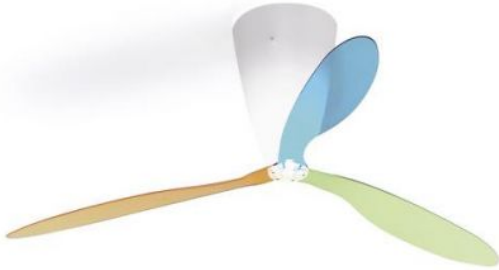

Luceplan

Blow

Oberfläche

- multicolour (blue, green and orange)
- transparent
- transparent screenprinted

Technical details

Country of Manufacture	 Italy
Manufacturer	Luceplan
Designer	Ferdi Giardini
Year of design	1997
protection	IP20
Scope of delivery	Leuchtmittel/Bulb
voltage suitability	230 - 240 Volt
Diameter in cm	140
material	methacrylate, polycarbonate
dimming	Dimmable by optional available remote control
socket/light fixture	E27
Power (max. Watt)	105 Watt
light distribution	room light
Dimensions	H 40 cm Ø 140 cm

Description

The Luceplan Blow is a lighted ceiling fan. The ceiling fan can also be regulated with an optional remote control in light intensity and speed. It can also be regulated by the customer using a push-dimming system, for which a 5-core mains supply cable is required. There are available different rotors: in transparent, colour mix (blue, orange and green) or in transparent screenprinted. A switch for reversing the movement of rotors is also installed in the ceiling lamp. The design was developed by Ferdi Giardini in 1997.