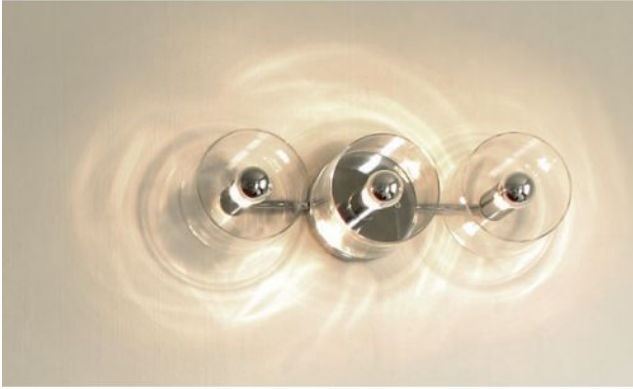

Oluce

Fiore 123

Technical details

| | |
|-------------------------------|---|
| Country of Manufacture |  Italy |
| Manufacturer | Oluce |
| Designer | Laudani & Romanelli |
| Year of design | 2007 |
| protection | IP20 |
| Scope of delivery | Leuchtmittel/Bulb |
| voltage suitability | 110 - 240 Volt |
| Depth in cm | 13 |
| material | glass, metal |
| surface | transparent |
| dimming | dimmable on site |
| socket/light fixture | E14 |
| system performance | 3 x 40 Watt (max.) |
| Dimensions | H 14 cm L 46 cm |

Description

The Oluce Fiore 123 is a versatile wall / ceiling lamp. It is from 2007 and is designed by Laudani & Romanelli. The lamp is made of transparent, mouth-blown glass. The Fiore of Oluce is offered in four different versions for the wall and the ceiling. In addition, there are two versions available as pendant lamp. All lamps from the Fiore series are glare-free and can also be dimmed on site.