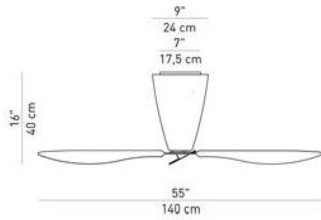

### Technical details

**Country of Manufacture**

**Manufacturer**

Luceplan

**material**

methacrylate

**Diameter in cm**

140

**Wattage**

5.4 W

**Dimensions**

Ø 140 cm