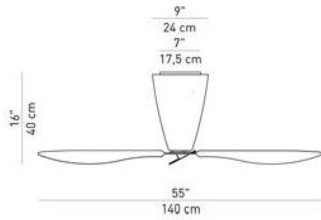

Luceplan

Blow spare rotors

Oberfläche

- multicolour (blue, green and orange)
- orange
- transparent
- transparent screenprinted