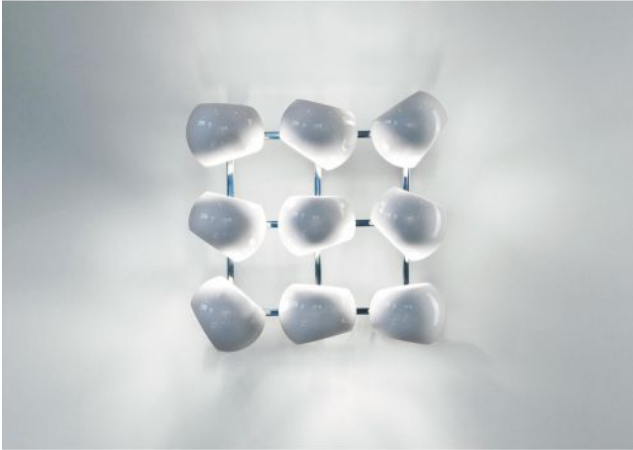

Licht im Raum

White Moons 3x3

Technical details

Country of Manufacture	 Germany
Manufacturer	Licht im Raum
Designer	Daniel Klages
Year of design	2016
protection	IP20
Scope of delivery	LED 230 Volt
voltage suitability	110 - 240 Volt
Depth in cm	21
material	porcelain, stainless Steel
dimming	dimnable on site
socket/light fixture	E14
LED	inclusive
Shade diameter	16 cm
bulb exchange	on site itself
system performance	9 x 4.5 Watt
Dimensions	B 54 cm L 54 cm

Description

The Licht im Raum White Moons 3x3 wall light is equipped with a total of nine lamp shades, which emit light in different directions. This creates a special game of light reflections. Daniel Klages created the lighting series in 2016. But the White Moon 3x3 won the Awards "Innovation Prize for Architecture and Engineering 2016" and the "Muuuz International Award (MIAW 2016)" and was nominated for the "German Design Award 2017" and the "Manufaktur product of the year 2016". In addition to this version, the wall lamp is offered in other sizes. This lamp is supplied with a polished stainless steel wall bracket. On request, the lamp is also available with a brass wall bracket.