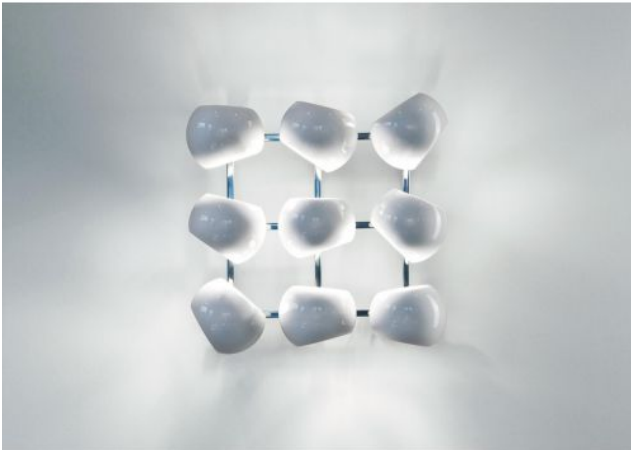

Licht im Raum

White Moons 3x3

Technical details

Country of Manufacture	 Germany
Manufacturer	Licht im Raum
Designer	Daniel Klages
Year of design	2016
protection	IP20
Scope of delivery	LED 230 Volt
voltage suitability	110 - 240 Volt
Depth in cm	21
material	porcelain, stainless Steel
dimming	dimnable on site
socket/light fixture	E14
LED	inclusive
Shade diameter	16 cm
bulb exchange	on site itself
system performance	9 x 4.5 Watt
Dimensions	B 54 cm L 54 cm

Description

The Licht im Raum White Moons 3x3 wall light is equipped with a total of nine lamp shades, which emit light in different directions. This creates a special game of light reflections. Daniel Klages created the lighting series in 2016. But the White Moon 3x3 won the Awards "Innovation Prize for Architecture and Engineering 2016" and the "Muuuz International Award (MIAW 2016)" and was nominated for the "German Design Award 2017" and the "Manufaktur product of the year 2016". In addition to this version, the wall lamp is offered in other sizes. This lamp is supplied with a polished stainless steel wall bracket. On request, the lamp is also available with a brass wall bracket.