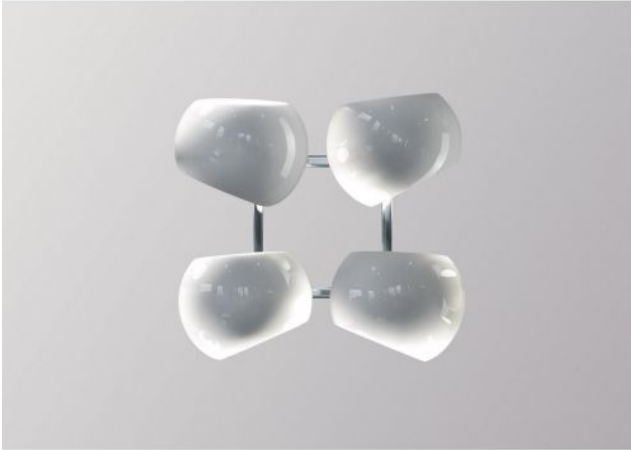

## White Moons 2x2

### Technical details

<b>Country of Manufacture</b>	 Germany
<b>Manufacturer</b>	Licht im Raum
<b>Designer</b>	Daniel Klages
<b>Year of design</b>	2016
<b>protection</b>	IP20
<b>Scope of delivery</b>	LED 230 Volt
<b>voltage suitability</b>	110 - 240 Volt
<b>Depth in cm</b>	21
<b>material</b>	porcelain, stainless Steel
<b>dimming</b>	dimnable on site
<b>socket/light fixture</b>	E14
<b>LED</b>	inclusive
<b>Shade diameter</b>	16 cm
<b>bulb exchange</b>	on site itself
<b>system performance</b>	4 x 4.5 Watt
<b>Dimensions</b>	B 35 cm   L 35 cm

### Description

The Licht im Raum White Moons 2x2 wall lamp has four shades which can be oriented differently. In this way they can emit light in different directions and create an interesting game of light reflections. The lamp series already won several design awards and also includes other wall and pendant lamps. It was designed 2016 by Daniel Klages. This lamp is supplied with a polished stainless steel wall bracket. On request, the lamp is also available with a brass wall bracket.