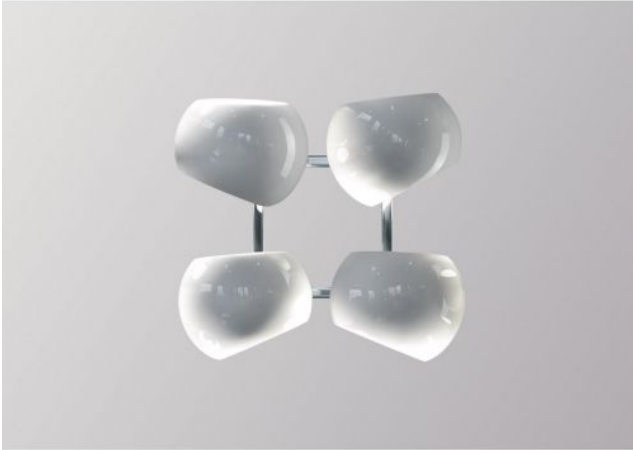

Licht im Raum

White Moons 2x2

Technical details

Country of Manufacture	 Germany
Manufacturer	Licht im Raum
Designer	Daniel Klages
Year of design	2016
protection	IP20
Scope of delivery	LED 230 Volt
voltage suitability	110 - 240 Volt
Depth in cm	21
material	porcelain, stainless Steel
dimming	dimmable on site
socket/light fixture	E14
LED	inclusive
Shade diameter	16 cm
bulb exchange	on site itself
system performance	4 x 4.5 Watt
Dimensions	B 35 cm L 35 cm

Description

The Licht im Raum White Moons 2x2 wall lamp has four shades which can be oriented differently. In this way they can emit light in different directions and create an interesting game of light reflections. The lamp series already won several design awards and also includes other wall and pendant lamps. It was designed 2016 by Daniel Klages. This lamp is supplied with a polished stainless steel wall bracket. On request, the lamp is also available with a brass wall bracket.