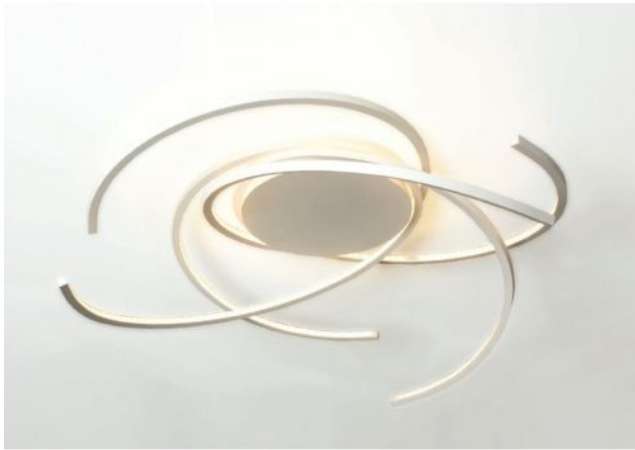

Escale

Space 100 cm

Oberfläche

- aluminum
- black
- gold
- white

Technical details

Country of Manufacture	 Germany
Manufacturer	Escale
Designer	Mosru Mohiuddin
Year of design	2013
protection	IP20
Scope of delivery	LED
voltage suitability	230 - 240 Volt
Diameter in cm	100
material	aluminum
dimming	dimmable with a trailing edge dimmer and with a leading edge dimmer
Wattage	36 W
LED	inclusive
Colour Rendering Index	90
Color temperature in Kelvin	2,700 extra warm white
bulb exchange	at the manufacturer / at the factory
Total luminous flux in lm	5,000
Dimensions	H 24 cm Ø 100 cm

Description

The Escale Space 100 is the largest ceiling light in this series. It has a diameter of 100 cm at a height of 24 cm. An LED with a colour temperature of 2700 Kelvin extra warm white serves as a light source.

The Space 100 ceiling light is offered in the surfaces aluminum smoothed, gold leaf, white and black. The lamp was designed by Mosru Mohiuddin in 2013.

This ceiling lamp can be dimmed on site with a trailing edge and / or leading edge phase dimmer. A Casambi module and a ZigBee module are offered as accessories. With the Casambi module, the ceiling light can be regulated with the Casambi App by smartphone or tablet via Bluetooth. The ZigBee module enables control of the light via voice control.