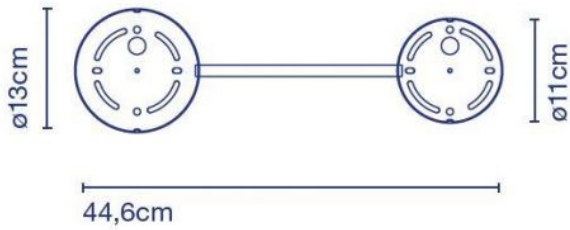

Marset

Accessories C2 Ginger

Technical details

Country of Manufacture	 Spain
Manufacturer	Marset
Designer	Joan Gaspar
surface	black
material	metal
voltage suitability	230 - 240 Volt
Dimensions	L 45 cm

Description

The Marset accessory C2 Ginger is used to connect a lamp Ginger 32 C and a lamp Ginger 42 C to each other and to connect them together to a power supply. The wall lamp accessories are made of painted metal. In addition to these accessories, a version is also available to connect a Ginger 32 C, 42 C and 60 C lamp to a single power connection.