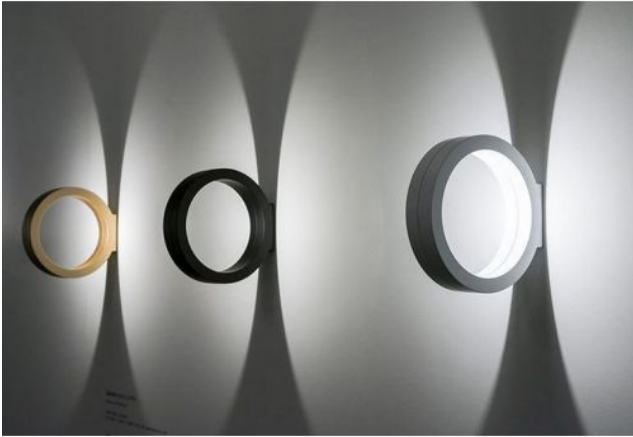

Cini & Nils

Assolo wall and ceiling lamp

Oberfläche

- black
- gold
- white

Dimmbarkeit

- on site dimmable with a trailing edge dimmer
- not dimmable

Technical details

Country of Manufacture	 Italy
Manufacturer	Cini & Nils
Designer	Luta Bettonica
Year of design	2013
protection	IP20
Scope of delivery	LED
voltage suitability	230 - 240 Volt
Depth in cm	20
Diameter in cm	20
material	aluminum
Wattage	16 W
LED	inclusive
Colour Rendering Index	80
Luminous flux in lm	1,300
Color temperature in Kelvin	2,800 warm white
Dimensions	B 5 cm Ø 20 cm

Description

The Cini & Nils Assolo wall and ceiling lamp can be mounted vertically, horizontally or in a row. Its ring has a diameter of 20 cm. The light is emitted by an integrated LED on the inside and reflected from there, thus indirectly illuminating both the lamp itself and the surroundings. This creates a play of light and shadow on the wall or ceiling. The lamp is available in white, black and gold matt. The Assolo wall and ceiling lamp is offered in two versions: non-dimmable and dimmable on site with a trailing edge phase dimmer. The on site dimmable version can also be dimmed with an optionally available Casambi module using a smartphone/tablet via Bluetooth. An LED with a colour temperature of 2,800 Kelvin warm white is included as a light source. On request, this lamp is also available with a round wall plate with a diameter of 9.2 cm, which can be used to cover flush boxes.