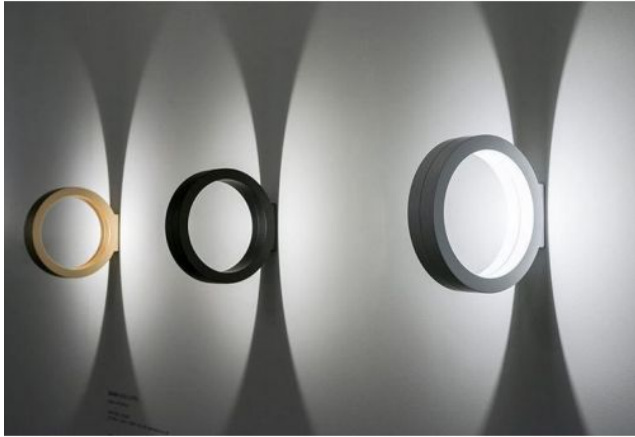

Cini & Nils

Assolo wall and ceiling lamp

Oberfläche

- black
- gold
- white

Dimmbarkeit

- on site dimmable with a trailing edge dimmer
- not dimmable

Technical details

Country of Manufacture	 Italy
Manufacturer	Cini & Nils
Designer	Luta Bettonica
Year of design	2013
protection	IP20
Scope of delivery	LED
voltage suitability	230 - 240 Volt
Depth in cm	20
Diameter in cm	20
material	aluminum
Wattage	16 W
LED	inclusive
Colour Rendering Index	80
Luminous flux in lm	1,300
Color temperature in Kelvin	2,800 warm white
Dimensions	B 5 cm Ø 20 cm

Description

The Cini & Nils Assolo wall and ceiling lamp can be mounted vertically, horizontally or in a row. Its ring has a diameter of 20 cm. The light is emitted by an integrated LED on the inside and reflected from there, thus indirectly illuminating both the lamp itself and the surroundings. This creates a play of light and shadow on the wall or ceiling. The lamp is available in white, black and gold matt. The Assolo wall and ceiling lamp is offered in two versions: non-dimmable and dimmable on site with a trailing edge phase dimmer. The on site dimmable version can also be dimmed with an optionally available Casambi module using a smartphone/tablet via Bluetooth. An LED with a colour temperature of 2,800 Kelvin warm white is included as a light source. On request, this lamp is also available with a round wall plate with a diameter of 9.2 cm, which can be used to cover flush boxes.