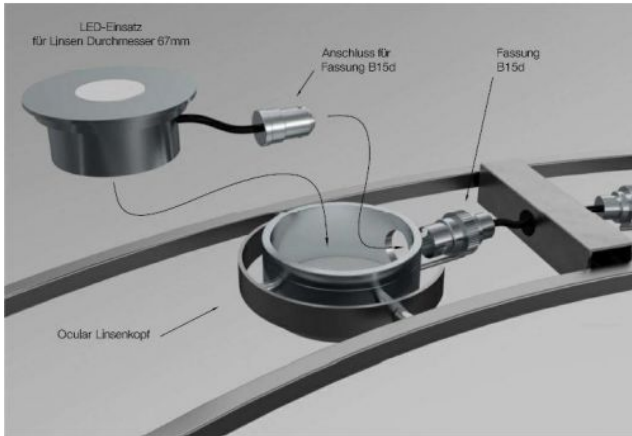

## LED conversion for Ocular

### Technical details

<b>Country of Manufacture</b>	 Germany
<b>Manufacturer</b>	Licht im Raum
<b>Designer</b>	Licht im Raum
<b>protection</b>	IP40
<b>Scope of delivery</b>	LED
<b>voltage suitability</b>	230 - 240 Volt
<b>dimming</b>	on site dimmable with a trailing edge dimmer
<b>LED</b>	inclusive
<b>light distribution</b>	directly and indirectly

### Description

The LED conversion for Ocular Classic with B15 socket is an LED insert. The insert is available for the lens diameters 67 mm. A connection for a B15 socket is integrated. The LED inserts have one uplight and one downlight. They are dimmable on site with a trailing edge phase dimmer.