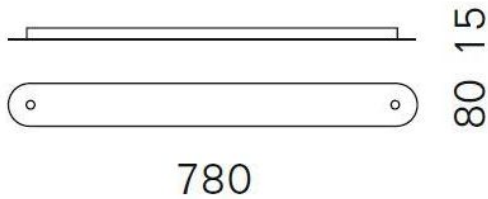

Serien Lighting

Canopy profile 2

Oberfläche

- brushed aluminum
- Aluminum polished
- black
- white

Technical details

Country of Manufacture	Germany
Manufacturer	Serien Lighting
Designer	Serien Lighting
material	aluminum
Dimensions	H 2 cm | B 8 cm | L 78 cm

Description

The Serien Lighting canopy profile 2 is used to connect two pendant lamps and plug them into a single power supply. In this way, two single pendant lights can be installed together. Only a single ceiling outlet with power supply is required. The canopy profile 2 is available in the following finishes: brushed aluminum, polished aluminum, black or white painted. It is 78 cm long and 8 cm wide. Its height is 1.5 cm.

The accessories are suitable for the following lamps: Cavity Suspension L, Curling Suspension Rope / Tube S, M and L, Draft Suspension Rope / Tube S and M, Drum Suspension Rope / Tube S and M as well as Reef Suspension 1. The canopy profile 3 is also offered as an accessory, allowing three Serien Lighting pendant lamps to be mounted together on a single power supply.