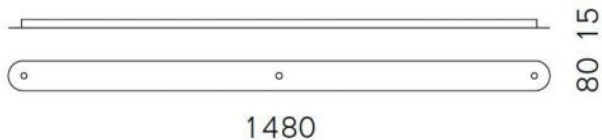

Serien Lighting

Canopy profile 3

Oberfläche

- brushed aluminum
- Aluminum polished
- black
- white

Technical details

Country of Manufacture	 Germany
Manufacturer	Serien Lighting
Designer	Serien Lighting
material	aluminum
Dimensions	H 2 cm B 8 cm L 148 cm

Description

With the Serien Lighting canopy profile 3, three pendant lamps can be connected together and mounted on a single power supply. This makes it possible to install two single pendant lamps together. Only a single power connection is required. The canopy profile 3 is available in brushed aluminum, polished aluminum, black or white painted finishes. This accessory has a length of 148 cm and a width of 8 cm. The height is 1.5 cm.

The accessories are suitable for the following Serien Lighting lamps: Cavity Suspension L, Curling Suspension Rope / Tube S, M and L, Draft Suspension Rope / Tube S and M, Drum Suspension Rope / Tube S and M as well as Reef Suspension 1. In addition to these accessories, the canopy profile 2 is also offered, with which two pendant lamps can be connected together and mounted on a single power supply.