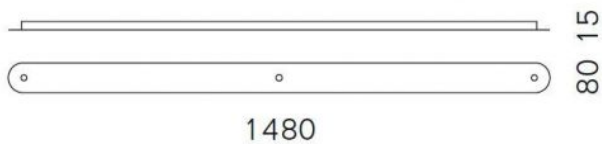

Serien Lighting

Canopy profile 3

Oberfläche

- brushed aluminum
- Aluminum polished
- black
- white

Technical details

Country of Manufacture	 Germany
Manufacturer	Serien Lighting
Designer	Serien Lighting
material	aluminum
Dimensions	H 2 cm B 8 cm L 148 cm

Description

With the Serien Lighting canopy profile 3, three pendant lamps can be connected together and mounted on a single power supply. This makes it possible to install two single pendant lamps together. Only a single power connection is required. The canopy profile 3 is available in brushed aluminum, polished aluminum, black or white painted finishes. This accessory has a length of 148 cm and a width of 8 cm. The height is 1.5 cm.