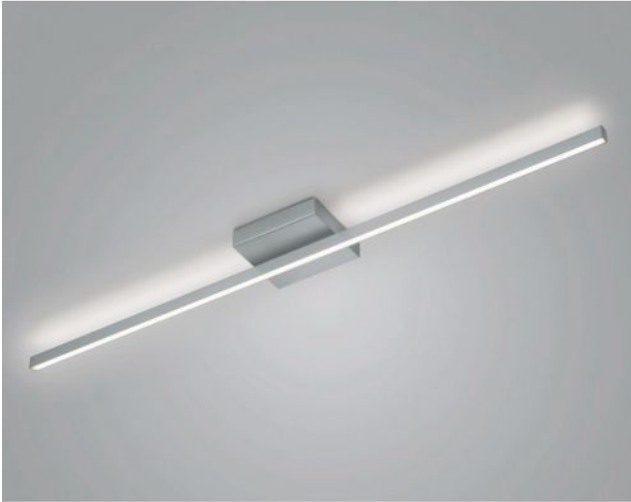

Knapstein

NURI-1

Oberfläche

- nickel
- black

Technical details

Country of Manufacture	 Germany
Manufacturer	Knapstein
Designer	Knapstein
Year of design	2022
protection	IP20
Scope of delivery	LED
voltage suitability	230 - 240 Volt
material	metal
dimming	dimmable with a trailing edge dimmer and with a leading edge dimmer
Wattage	44 W
LED	inclusive
Colour Rendering Index	>90
Luminous flux in lm	5,089
Color temperature in Kelvin	2,700 extra warm white
bulb exchange	at the manufacturer / at the factory
Dimensions	H 7 cm B 19 cm L 132 cm

Description

The Knapstein NURI-1 is a rod-shaped ceiling light. The lamp distributes its light upwards and downwards at the same time. This creates light effects on the ceiling. The NURI-1 is 132 cm long and 7 cm high. The ceiling light is offered in the surfaces matt nickel and black. It is operated with a powerful, dimmable LED that has a colour temperature of 2,700 Kelvin extra warm white.