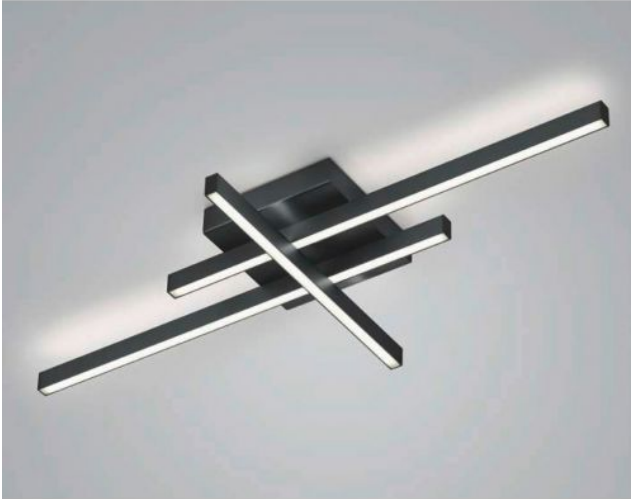

Knapstein

FELI

Oberfläche

- nickel
- black

Technical details

Country of Manufacture	 Germany
Manufacturer	Knapstein
Designer	Knapstein
Year of design	2022
protection	IP20
Scope of delivery	LED
voltage suitability	230 - 240 Volt
material	metal
dimming	dimmable with a trailing edge dimmer and with a leading edge dimmer
Wattage	51 W
LED	inclusive
Colour Rendering Index	>90
Luminous flux in lm	5,812
Color temperature in Kelvin	2,700 extra warm white
bulb exchange	at the manufacturer / at the factory
Dimensions	H 7 cm B 42 cm L 90 cm

Description

The Knapstein FELI ceiling light consists of two horizontal rods and one vertically arranged rod. The ceiling lamp emits its light both upwards and downwards. The light emitted upwards also creates a uniform lighting effect on the ceiling. The FELI has a total length of 90 cm and a width of 42 cm. Knapstein offers the ceiling light in the surfaces matt nickel and black. The lamp is operated with a powerful, dimmable LED. The LED has a colour temperature of 2,700 Kelvin extra warm white.