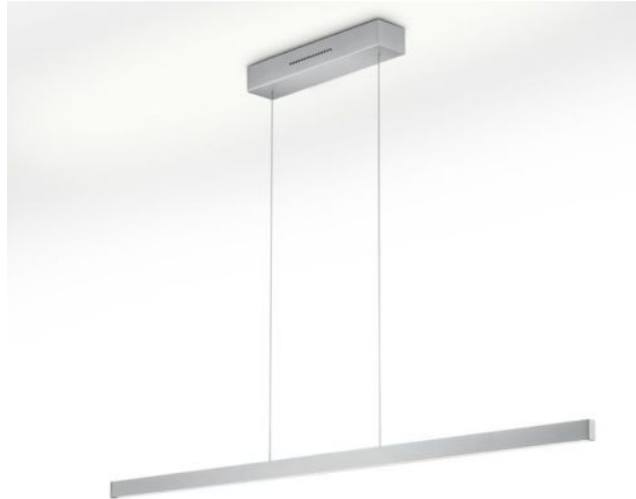

### Oberfläche

- nickel
- bronze
- black

## Technical details

<b>Country of Manufacture</b>	 Germany
<b>Manufacturer</b>	Knapstein
<b>Year of design</b>	2023
<b>material</b>	brass
<b>height adjustment</b>	height adjustable
<b>Wattage</b>	34 W
<b>LED #</b>	inclusive
<b>Colour Rendering Index</b>	>90
<b>Luminous flux in lm</b>	4004
<b>Color temperature in Kelvin</b>	2.200-3.000
<b>protection</b>	IP20
<b>Scope of delivery</b>	LED
<b>voltage suitability</b>	230 - 240 Volt
<b>dimming</b>	gesture control
<b>total height</b>	73 - 180 cm
<b>Dimensions</b>	L 72 cm

## Description

The Knapstein LINDA-72 pendant lamp has a length of 72 cm. By pulling or lifting the lamp itself, the total height of the lamp can be adjusted between 73 cm and 180 cm. The lamp can also be suspended at an angle. The pendant lamp emits its light simultaneously upwards and downwards. The uplight and downlight can be switched and dimmed separately by gesture control. The light colour can also be adjusted separately for the uplight and downlight to a warmer tone (from a colour temperature of 3,000 Kelvin warm white to 2,200 Kelvin extra warm white). All dimming and light colour settings are saved via the memory function and are automatically reset when the light is next switched on.

The sensor area for gesture control is located centrally on the lamp. The lamp is switched on or off by a wiping movement of the hand in the sensor area. To change the light intensity, the hand is held longer in the sensor area. The desired light colour can then be set by holding the hand in the sensor area again for a longer time. The LINDA-72 is available in different surfaces. There are no visible screws in the ceiling canopy, because of a magnetic holder.