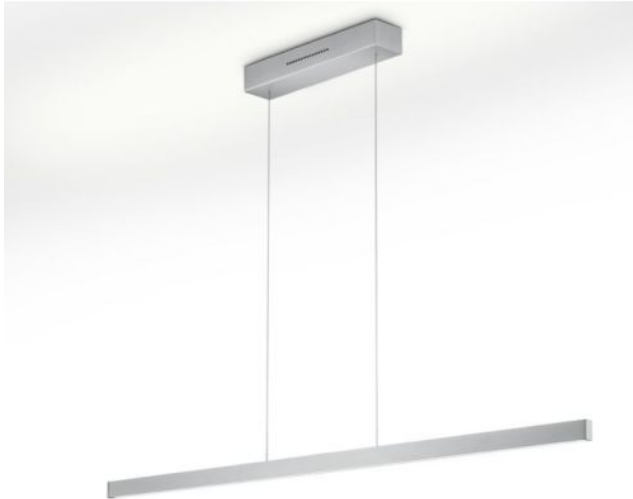

Knapstein

LINDA-72

Oberfläche

- nickel
- bronze
- black

Technical details

Country of Manufacture	 Germany
Manufacturer	Knapstein
Year of design	2023
material	brass
height adjustment	height adjustable
Wattage	34 W
LED #	inclusive
Colour Rendering Index	>90
Luminous flux in lm	4004
Color temperature in Kelvin	2.200-3.000
protection	IP20
Scope of delivery	LED
voltage suitability	230 - 240 Volt
dimming	gesture control
bulb exchange	at the manufacturer / at the factory
total height	73 - 180 cm
Dimensions	L 72 cm

Description

The Knapstein LINDA-72 pendant lamp has a length of 72 cm. By pulling or lifting the lamp itself, the total height of the lamp can be adjusted between 73 cm and 180 cm. The lamp can also be suspended at an angle. The pendant lamp emits its light simultaneously upwards and downwards. The uplight and downlight can be switched and dimmed separately by gesture control. The light colour can also be adjusted separately for the uplight and downlight to a warmer tone (from a colour temperature of 3,000 Kelvin warm white to 2,200 Kelvin extra warm white). All dimming and light colour settings are saved via the memory function and are automatically reset when the light is next switched on.

The sensor area for gesture control is located centrally on the lamp. The lamp is switched on or off by a wiping movement of the hand in the sensor area. To change the light intensity, the hand is held longer in the sensor area. The desired light colour can then be set by holding the hand in the sensor area again for a longer time. The LINDA-72 is available in different surfaces. There are no visible screws in the ceiling canopy, because of a magnetic holder.