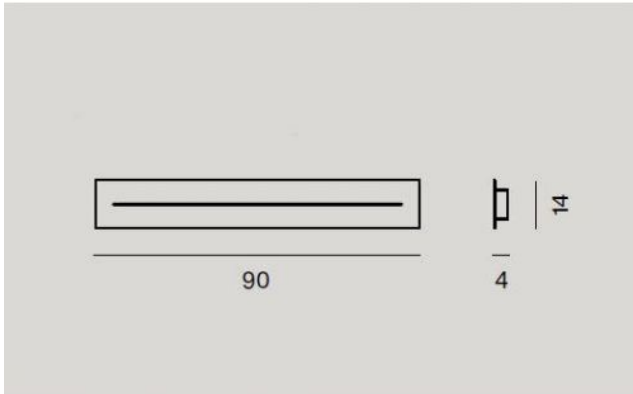

## Elongated multi-canopy 90 cm

### Technical details

<b>País de la Fabricación</b>	 Italia
<b>fabricante</b>	Foscarini
<b>superficie</b>	blanco
<b>material</b>	metal
<b>Dimensions</b>	H 4 cm   B 14 cm   L 90 cm

### Descripción

The Foscarini elongated multi-canopy 90 cm is an elongated canopy, to which you can hang several lights. The surface of the canopy is white, it is made of painted metal. The canopy has a length of 90 cm, a width of 14 cm and a height of 4 cm. The multi-canopy is suitable for these light families: Aplomb, Caboche, Caiigo, Chouchin, Gregg, Havana, Maki, New Buds, Plass, Rituals, Tartan, Tite and Tress.