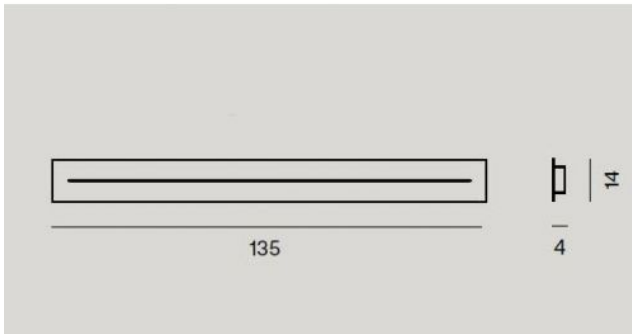

## Elongated multi-canopy 135 cm

### Technical details

<b>País de la Fabricación</b>	 Italia
<b>fabricante</b>	Foscarini
<b>superficie</b>	blanco
<b>material</b>	metal
<b>Dimensions</b>	H 4 cm   B 14 cm   L 135 cm

### Descripción

The Foscarini elongated multi-canopy 135 cm is an elongated canopy, to which you can hang several lights. The surface of the canopy is white, it is made of painted metal. The canopy has a length of 135 cm, a width of 14 cm and a height of 4 cm. The multi-canopy is suitable for these light families: Foscarini Aplomb, Caboche, Caiigo, Chouchin, Gregg, Havana, Maki, New Buds, Plass, Rituals, Tartan, Tite and Tress.