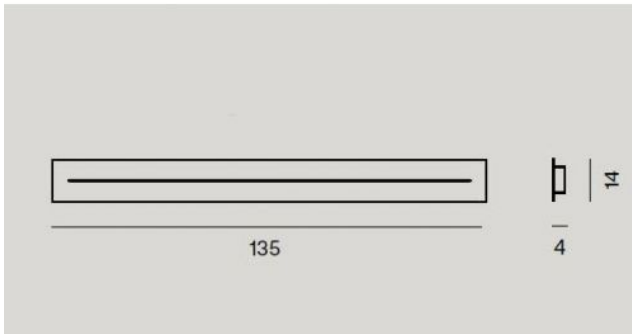

Foscarini

Elongated multi-canopy 135 cm

Technical details

País de la Fabricación	 Italia
fabricante	Foscarini
superficie	blanco
material	metal
Dimensions	H 4 cm B 14 cm L 135 cm

Descripción

The Foscarini elongated multi-canopy 135 cm is an elongated canopy, to which you can hang several lights. The surface of the canopy is white, it is made of painted metal. The canopy has a length of 135 cm, a width of 14 cm and a height of 4 cm. The multi-canopy is suitable for these light families: Foscarini Aplomb, Caboche, Caiigo, Chouchin, Gregg, Havana, Maki, New Buds, Plass, Rituals, Tartan, Tite and Tress.