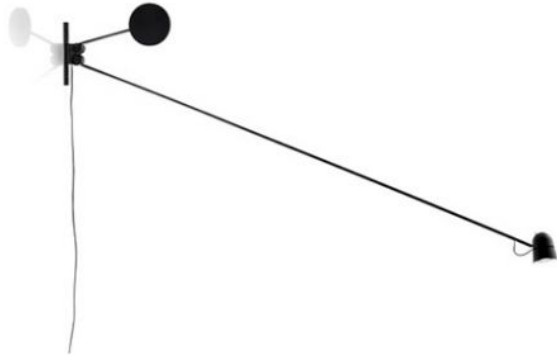

### Oberfläche

- negro
- blanco

### Technical details

<b>País de la Fabricación</b>	 Italia
<b>fabricante</b>	Luceplan
<b>diseñador</b>	Daniel Rybakken
<b>año</b>	2012
<b>color</b>	negro
<b>protección</b>	IP20
<b>Volumen de suministro</b>	LED
<b>entrada de tensión</b>	110 - 240 Volt
<b>material</b>	acero, aluminio
<b>Atenuación</b>	en la cabeza de la lámpara
<b>Potencia en vatios</b>	16 W
<b>LED</b>	incluyendo
<b>Indice de reproduccion cromatica</b>	90
<b>El flujo luminoso en lm</b>	598
<b>Temperatura de color en grados Kelvin</b>	2.700 extra blanco cálido
<b>longitud del brazo</b>	190 cm
<b>cabeza del alumbrado masa</b>	9 cm
<b>Dimensions</b>	L 192 cm

### Descripción

The Luceplan Counterbalance is a black wall lamp, which can be aligned in the room at will cause of its swiveling light arm. The counterweight balances the movements of the long arm with help of gear wheels and guarantees the stability of the lamp head. The lamp head is made out of lacquered aluminum, the body is made of matt lacquered steel. Different brightness levels can be set with the dimmer on the lamp head. Daniel Rybakken designed the wall light in the year 2012. Apart from this light, also a spotlight as well as a floor lamp are on offer from this series.