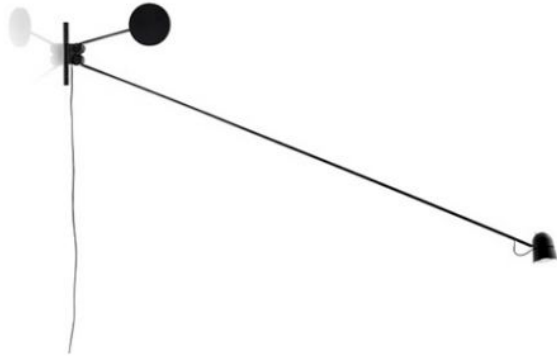

Luceplan

Counterbalance

Oberfläche

- negro
- blanco

Technical details

País de la Fabricación	 Italia
fabricante	Luceplan
diseñador	Daniel Rybakken
año	2012
color	negro
protección	IP20
Volumen de suministro	LED
entrada de tensión	110 - 240 Volt
material	acero, aluminio
Atenuación	en la cabeza de la lámpara
Potencia en vatios	16 W
LED	incluyendo
Indice de reproduccion cromatica	90
El flujo luminoso en lm	598
Temperatura de color en grados Kelvin	2.700 extra blanco cálido
longitud del brazo	190 cm
cabeza del alumbrado masa	9 cm
Dimensions	L 192 cm

Descripción

The Luceplan Counterbalance is a black wall lamp, which can be aligned in the room at will cause of its swiveling light arm. The counterweight balances the movements of the long arm with help of gear wheels and guarantees the stability of the lamp head. The lamp head is made out of lacquered aluminum, the body is made of matt lacquered steel. Different brightness levels can be set with the dimmer on the lamp head. Daniel Rybakken designed the wall light in the year 2012. Apart from this light, also a spotlight as well as a floor lamp are on offer from this series.