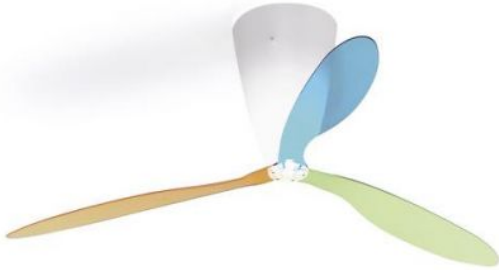

## Blow

### Oberfläche

- Multicolor (azul, verde, naranja)
- transparente
- transparente con serigrafía

### Descripción

The Luceplan Blow is a lighted ceiling fan. The ceiling fan can also be regulated with an optional remote control in light intensity and speed. It can also be regulated by the customer using a push-dimming system, for which a 5-core mains supply cable is required. There are available different rotors: in transparent, colour mix (blue, orange and green) or in transparent screenprinted. A switch for reversing the movement of rotors is also installed in the ceiling lamp. The design was developed by Ferdi Giardini in 1997.