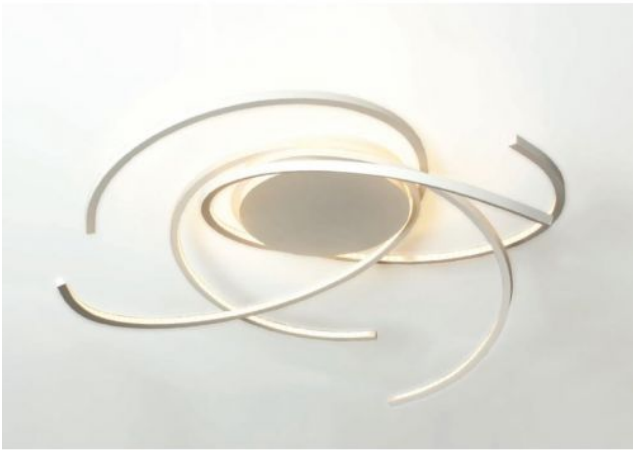

Escale

Space 100 cm

Oberfläche

- aluminio
- negro
- oro
- blanco

Technical details

País de la Fabricación	 Alemania
fabricante	Escale
diseñador	Mosru Mohiuddin
año	2013
protección	IP20
Volumen de suministro	LED
entrada de tensión	230 - 240 Volt
Diámetro en cm	100
material	aluminio
Atenuación	dimnable con control de fase inversa y con reguladores de control de fase
Potencia en vatios	36 W
LED	incluyendo
Indice de reproduccion cromatica	90
Temperatura de color en grados Kelvin	2.700 extra blanco cálido
reemplazo de la bombilla:	en el fabricante / en la fabrica
Flujo total luminoso en lm	5.000
Dimensions	H 24 cm Ø 100 cm

Descripción

The Escale Space 100 is the largest ceiling light in this series. It has a diameter of 100 cm at a height of 24 cm. An LED with a colour temperature of 2700 Kelvin extra warm white serves as a light source.

The Space 100 ceiling light is offered in the surfaces aluminum smoothed, gold leaf, white and black. The lamp was designed by Mosru Mohiuddin in 2013.

This ceiling lamp can be dimmed on site with a trailing edge and / or leading edge phase dimmer. A Casambi module and a ZigBee module are offered as accessories. With the Casambi module, the ceiling light can be regulated with the Casambi App by smartphone or tablet via Bluetooth. The ZigBee module enables control of the light via voice control.