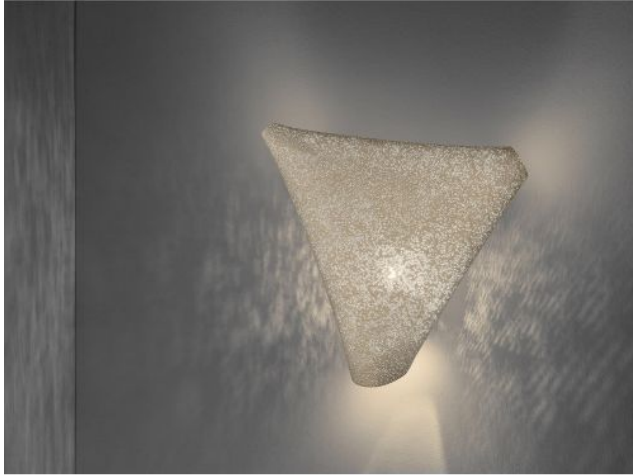

Arturo_Alvarez

Ballet BA06

Oberfläche

- gris
- blanco

Version

- E27
- LED

Technical details

País de la Fabricación	 España
fabricante	Arturo_Alvarez
diseñador	Hector Serrano
año	2014
protección	IP20
Volumen de suministro	Leuchtmittel/ Bulb
entrada de tensión	230 - 240 Volt
Profundidad en cm	15
material	acero, acero Inoxidable
distribución de la luz	La iluminación ambiental e indirectamente
Dimensions	H 35 cm B 36 cm

Descripción

The Arturo Alvarez Ballet BA06 wall light is available in several finishes. The bracket of this wall lamp is made of painted steel. The lamp shade is made of a flexible stainless steel mesh. This stainless steel mesh has been specially developed by the Arturo Alvarez brand and is particularly malleable, compact and resistant. This wall light is available in two versions: as E27 version or as version with built-in LED. The E27 version has an E27 socket and is operated with a replaceable LED retrofit. The LED version has a colour temperature of 2,700 Kelvin extra warm white, on request it is also available with 3000 Kelvin warm white. This lamp is offered in white and grey finishes. On request, the lamp is also available in taupe and beige.