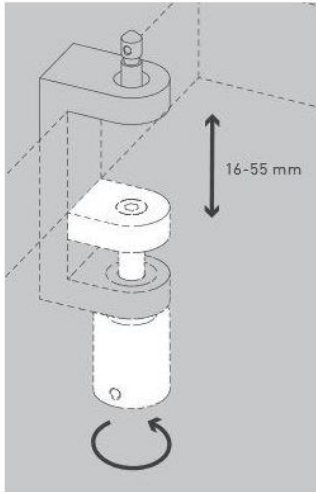

## Job table clamp

### Technical details

<b>País de la Fabricación</b>	 Alemania
<b>fabricante</b>	Serien Lighting
<b>Dimensions</b>	H 2 cm

### Descripción

The Serien Lighting Job table clamp is an accessory for the desk lamp Job. This table clamp can be used to convert a table lamp with a base or furniture adapter into a clamp lamp. The clamp is also suitable as a spare part for a clamp light. It can be used for tables between 1.6 cm and 5.5 cm thickness.