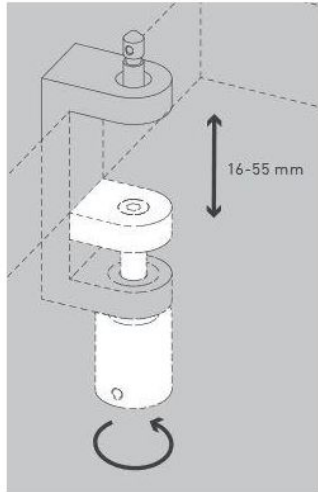

## Job table clamp

### Technical details

<b>País de la Fabricación</b>	 Alemania
<b>fabricante</b>	Serien Lighting
<b>Dimensions</b>	H 2 cm

### Descripción

The Serien Lighting Job table clamp is an accessory for the desk lamp Job. This table clamp can be used to convert a table lamp with a base or furniture adapter into a clamp lamp. The clamp is also suitable as a spare part for a clamp light. It can be used for tables between 1.6 cm and 5.5 cm thickness.