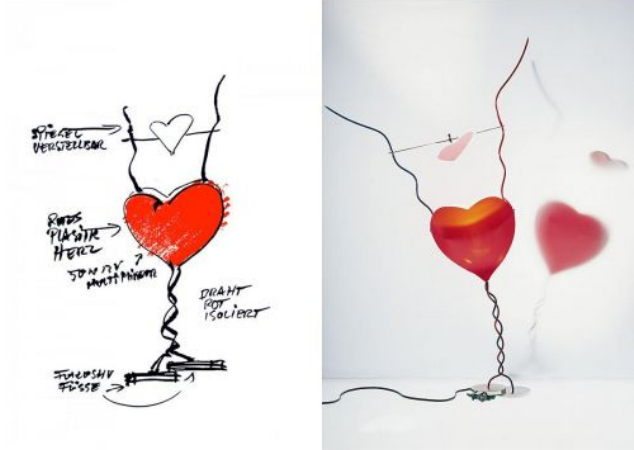

Ingo Maurer

One From The Heart

Technical details

País de la Fabricación	 Alemania
fabricante	Ingo Maurer
diseñador	Ingo Maurer
año	1989
protección	IP20
Volumen de suministro	LED
entrada de tensión	110 - 240 Volt
material	metal, vidrio
longitud del cable	300 cm
Atenuación	Cable de dimmer con slider
Potencia en vatios	9 W
LED	incluyendo
Indice de reproduccion cromatica	>90
El flujo luminoso en lm	970
Temperatura de color en grados Kelvin	2.700 extra blanco cálido
Dimensiones	H 95 cm B 40 cm

Descripción

The Ingo Maurer One From The Heart table lamp was originally intended as a wedding present for a friend of the designer Ingo Maurer. But this table lamp is not only for lovers, but it also provides atmospheric light and is a real eye-catcher in every room. At the heart of One From The Heart, a multi-mirror reflector with protective glass is integrated. Above the heart sits a movable and heart-shaped glass mirror that directs the rays of light and reflects another heart against the wall. Two small crocodiles under the base provide the right balance. This lamp has a cord dimmer with slider and is operated with an integrated LED.