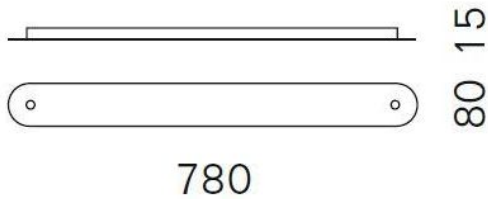

Serien Lighting

Canopy profile 2

Oberfläche

- aluminio cepillado
- Aluminio pulido
- negro
- blanco

Technical details

País de la Fabricación	 Alemania
fabricante	Serien Lighting
diseñador	Serien Lighting
material	aluminio
Dimensions	H 2 cm B 8 cm L 78 cm

Descripción

The Serien Lighting canopy profile 2 is used to connect two pendant lamps and plug them into a single power supply. In this way, two single pendant lights can be installed together. Only a single ceiling outlet with power supply is required. The canopy profile 2 is available in the following finishes: brushed aluminum, polished aluminum, black or white painted. It is 78 cm long and 8 cm wide. Its height is 1.5 cm.