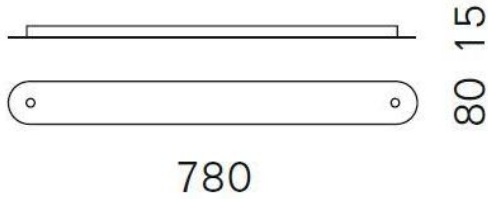

Serien Lighting

Canopy profile 2

Oberfläche

- aluminio cepillado
- Aluminio pulido
- negro
- blanco

Technical details

País de la Fabricación	Alemania
fabricante	Serien Lighting
diseñador	Serien Lighting
material	aluminio
Dimensions	H 2 cm | B 8 cm | L 78 cm

Descripción

The Serien Lighting canopy profile 2 is used to connect two pendant lamps and plug them into a single power supply. In this way, two single pendant lights can be installed together. Only a single ceiling outlet with power supply is required. The canopy profile 2 is available in the following finishes: brushed aluminum, polished aluminum, black or white painted. It is 78 cm long and 8 cm wide. Its height is 1.5 cm.

The accessories are suitable for the following lamps: Cavity Suspension L, Curling Suspension Rope / Tube S, M and L, Draft Suspension Rope / Tube S and M, Drum Suspension Rope / Tube S and M as well as Reef Suspension 1. The canopy profile 3 is also offered as an accessory, allowing three Serien Lighting pendant lamps to be mounted together on a single power supply.