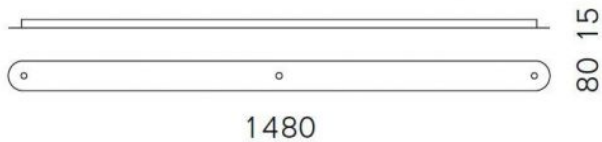

Serien Lighting

Canopy profile 3

Oberfläche

- aluminio cepillado
- Aluminio pulido
- negro
- blanco

Technical details

País de la Fabricación	 Alemania
fabricante	Serien Lighting
diseñador	Serien Lighting
material	aluminio
Dimensions	H 2 cm B 8 cm L 148 cm

Descripción

With the Serien Lighting canopy profile 3, three pendant lamps can be connected together and mounted on a single power supply. This makes it possible to install two single pendant lamps together. Only a single power connection is required. The canopy profile 3 is available in brushed aluminum, polished aluminum, black or white painted finishes. This accessory has a length of 148 cm and a width of 8 cm. The height is 1.5 cm.

The accessories are suitable for the following Serien Lighting lamps: Cavity Suspension L, Curling Suspension Rope / Tube S, M and L, Draft Suspension Rope / Tube S and M, Drum Suspension Rope / Tube S and M as well as Reef Suspension 1. In addition to these accessories, the canopy profile 2 is also offered, with which two pendant lamps can be connected together and mounted on a single power supply.