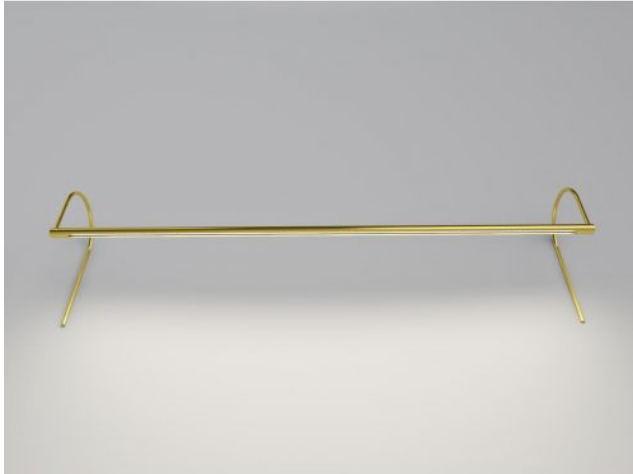

## Minimus 119 cm Typ 15

### Oberfläche

- cromo
- Mate oro
- Laton brillante
- Laton mate
- níquel brillante
- níquel mate
- negro
- browning
- oro brillante

### Descripción

The Betec Minimus is a further development of the Clarus picture light. In contrast to the Clarus, its lamp head is thicker with a diameter of 1.8 cm. The Minimus was designed for the use of a Duo LED. A Duo LED consists of two LEDs in one housing and therefore has a particularly high light output. As a result, this picture light can also fulfil the side effect of brightening up a room. Its emitted light is mainly directed at the respective object, but it is reflected into the room at the same time, so that a pleasant atmosphere is created with the basic brightness.

The Minimus has a lamp head that can be rotated around its own axis. This makes the lamp ideal for illuminating pictures, menus and music stands. Here, the lamp is offered with a length of 119.1 cm and a projection of 15 cm (bracket type 15). It is available in the surfaces brass glossy, brass matt, chrome, nickel glossy, nickel matt, burnished, black matt, gold glossy and gold matt. With the supplied mounting set, the lamp can easily be fixed directly to a picture or to the wall. The picture light has a colour temperature of 2,700 Kelvin extra warm white as standard. On request, it is also available with 2,400 Kelvin extra warm white, 3,000 Kelvin warm white or 3,100 Kelvin white. The integrated LED is characterised by very good colour rendering with a high colour rendering index of Ra >90. A touch dimmer is offered as an accessory, with which the lamp can be switched and dimmed by touch. It is additionally offered in two other lengths and with a projection of 20 cm.