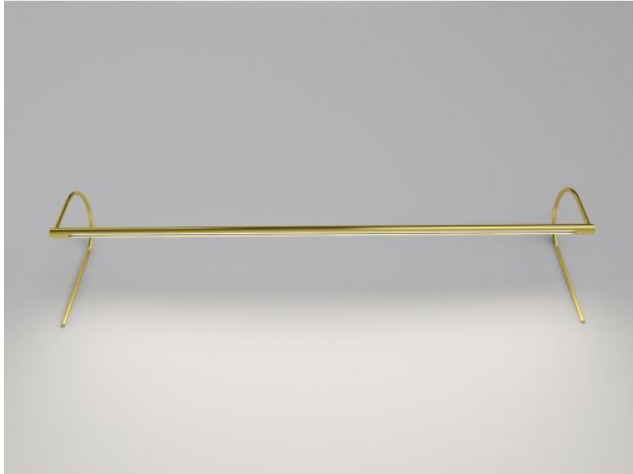

Betec

Minimus 119 cm Typ 15

Oberfläche

- cromo
- Mate oro
- Laton brillante
- Laton mate
- níquel brillante
- níquel mate
- negro
- browning
- oro brillante

Technical details

País de la Fabricación	 Alemania
fabricante	Betec
diseñador	Horst Lettenmayer
protección	IP20
Volumen de suministro	LED
entrada de tensión	110 - 240 Volt
Proyección en cm	15
material	latón
Potencia en vatios	38,4 W
LED	incluyendo
Indice de reproduccion cromatica	>90
El flujo luminoso en lm	3.794,6
Temperatura de color en grados Kelvin	2.700 extra blanco cálido
Dimensions	H 25 cm L 119 cm

Descripción

The Betec Minimus is a further development of the Clarus picture light. In contrast to the Clarus, its lamp head is thicker with a diameter of 1.8 cm. The Minimus was designed for the use of a Duo LED. A Duo LED consists of two LEDs in one housing and therefore has a particularly high light output. As a result, this picture light can also fulfil the side effect of brightening up a room. Its emitted light is mainly directed at the respective object, but it is reflected into the room at the same time, so that a pleasant atmosphere is created with the basic brightness.