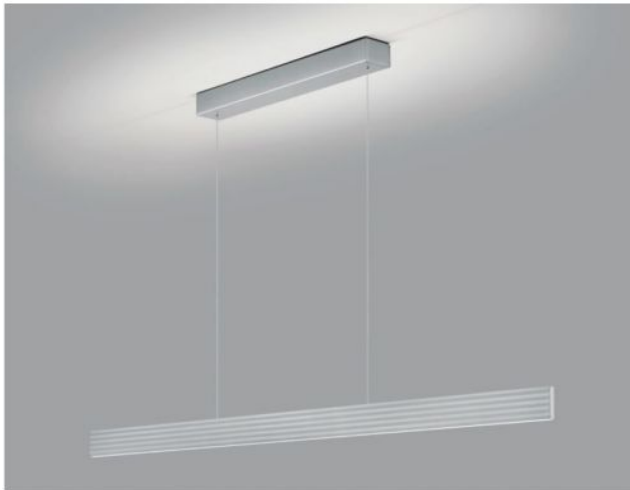

Knapstein

FARA-132

Oberfläche

- níquel
- negro
- bronce

Technical details

País de la Fabricación	 Alemania
fabricante	Knapstein
diseñador	Knapstein
año	2022
protección	IP20
Volumen de suministro	LED
entrada de tensión	230 - 240 Volt
material	metal
ajuste de altura	altura ajustable
Atenuación	control por movimientos
Potencia en vatios	62 W
LED	incluyendo
Índice de reproducción cromática	>90
El flujo luminoso en lm	7.440
Temperatura de color en grados Kelvin	2200 - 3000 ajustable
Dimensiones del dosel	Longitud 60 cm, altura 6 cm
reemplazo de la bombilla:	en el fabricante / en la fabrica
altura total	73 - 180 cm
Dimensions	H 6,5 cm B 1,4 cm L 132 cm

Descripción

The Knapstein FARA-132 is a pendant lamp with a length of 132 cm. The total height of the lamp can be adjusted at any time between 73 cm and 180 cm by lifting or pulling the lamp. The lamp can also be mounted at an angle. The FARA-132 pendant lamp emits its light upwards and downwards at the same time. By gesture control, the uplight and the downlight can be switched separately and dimmed continuously. In addition, the light colour for the uplight and downlight can be adjusted separately to a warmer tone via gesture control (from the colour temperature of 3,000 Kelvin warm white to 2,200 Kelvin extra warm white). All dimming and light colour settings are saved via memory function and automatically reset the next time the lamp is switched on.