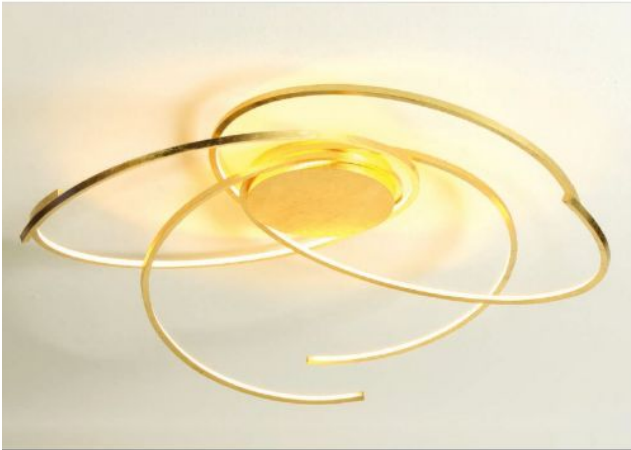

Escale

Space 80 cm

Oberfläche

- aluminium poli
- Feuille d'or
- noir
- blanc

Technical details

Pays de fabrication	 Allemagne
fabricant	Escale
concepteur	Mosru Mohiuddin
année	2013
protection	IP20
Contenu de la livraison	LED
aptitude de tension	230 - 240 Volt
Diamètre en cm	80
matériel	aluminium
atténuation	gradable avec variateur à coupure de phase et à commande de phase
Puissance en Watt	30 W
LED	y compris
Indice de rendu des couleurs	90
La température de couleur en Kelvin	2.700 extra blanc chaud
remplacement des ampoules :	chez le fabricant / a l'usine
Flux lumineux total en LM	4.200
Dimensions	H 20 cm Ø 80 cm

Description

The Escale Space 80 cm is the medium-sized ceiling light of this collection. The lamp has a diameter of 80 cm and a height of 20 cm. An LED with a colour temperature of 2,700 Kelvin extra warm white is used for lighting.

The Space 80 cm is a round lamp around which several struts spiral. These surfaces are offered: gold leaf, white, black or smoothed aluminum. Mosru Mohiuddin designed the lamp in the year 2013.

The ceiling lamp is dimmable on site with a trailing edge and / or leading edge phase dimmer. A Casambi module and a ZigBee module are on offer as accessories. With the Casambi module, the ceiling light can be regulated using the Casambi App by Smartphone or Tablet via Bluetooth. The ZigBee module enables the light to be operated via voice control.