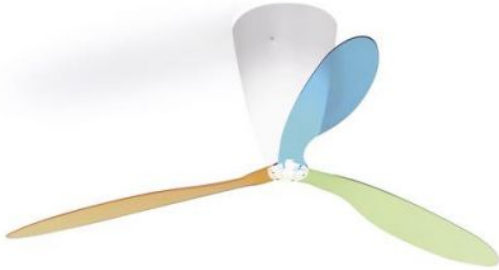

Luceplan

Blow

Oberfläche

- Multicolor (bleu, vert, orange)
- transparent
- transparent avec sérigraphie

Technical details

Pays de fabrication	 Italie
fabricant	Luceplan
concepteur	Ferdi Giardini
année	1997
protection	IP20
Contenu de la livraison	Leuchtmittel/Bulb
aptitude de tension	230 - 240 Volt
Diamètre en cm	140
matériel	méthacrylate, polycarbonate
atténuation	dimmerable via la télécommande de réseau en option
base/version	E27
Puissance (max. Watt)	105 Watt
répartition de la lumière	la lumière de chambre
Dimensions	H 40 cm Ø 140 cm

Description

The Luceplan Blow is a lighted ceiling fan. The ceiling fan can also be regulated with an optional remote control in light intensity and speed. It can also be regulated by the customer using a push-dimming system, for which a 5-core mains supply cable is required. There are available different rotors: in transparent, colour mix (blue, orange and green) or in transparent screenprinted. A switch for reversing the movement of rotors is also installed in the ceiling lamp. The design was developed by Ferdi Giardini in 1997.