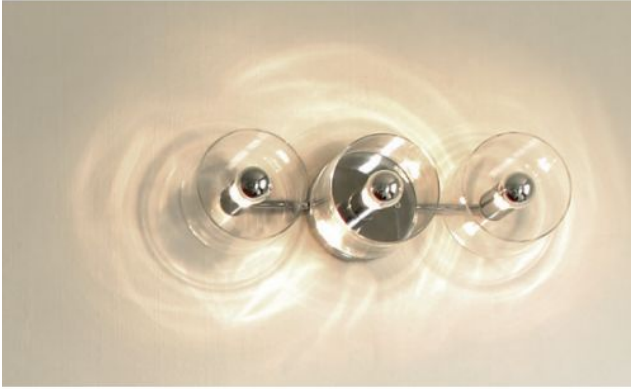

Oluce

Fiore 123

Technical details

| | |
|------------------------------------|--|
| Pays de fabrication |  Italie |
| fabricant | Oluce |
| concepteur | Laudani & Romanelli |
| année | 2007 |
| protection | IP20 |
| Contenu de la livraison | Leuchtmittel/Bulb |
| aptitude de tension | 110 - 240 Volt |
| Profondeur en cm | 13 |
| matériel | métal, verre |
| surface | transparent |
| atténuation | dimmerable sur place |
| base/version | E14 |
| Les performances du système | 3 x 40 Watt (max.) |
| Dimensions | H 14 cm L 46 cm |

Description

The Oluce Fiore 123 is a versatile wall / ceiling lamp. It is from 2007 and is designed by Laudani & Romanelli. The lamp is made of transparent, mouth-blown glass. The Fiore of Oluce is offered in four different versions for the wall and the ceiling. In addition, there are two versions available as pendant lamp. All lamps from the Fiore series are glare-free and can also be dimmed on site.