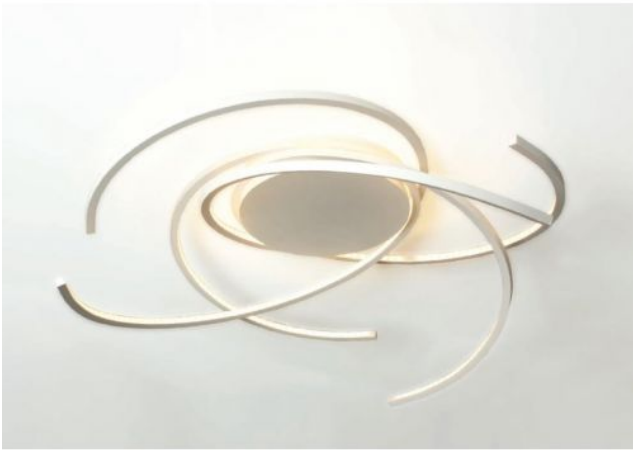

### Oberfläche

- aluminium
- noir
- or
- blanc

## Technical details

<b>Pays de fabrication</b>	 Allemagne
<b>fabricant</b>	Escale
<b>concepteur</b>	Mosru Mohiuddin
<b>année</b>	2013
<b>protection</b>	IP20
<b>Contenu de la livraison</b>	LED
<b>aptitude de tension</b>	230 - 240 Volt
<b>Diamètre en cm</b>	100
<b>matériel</b>	aluminium
<b>atténuation</b>	gradable avec variateur à coupure de phase et à commande de phase
<b>Puissance en Watt</b>	36 W
<b>LED</b>	y compris
<b>Indice de rendu des couleurs</b>	90
<b>La température de couleur en Kelvin</b>	2.700 extra blanc chaud
<b>remplacement des ampoules :</b>	chez le fabricant / a l'usine
<b>Flux lumineux total en LM</b>	5.000
<b>Dimensions</b>	H 24 cm   Ø 100 cm

## Description

The Escale Space 100 is the largest ceiling light in this series. It has a diameter of 100 cm at a height of 24 cm. An LED with a colour temperature of 2700 Kelvin extra warm white serves as a light source.

The Space 100 ceiling light is offered in the surfaces aluminum smoothed, gold leaf, white and black. The lamp was designed by Mosru Mohiuddin in 2013.

This ceiling lamp can be dimmed on site with a trailing edge and / or leading edge phase dimmer. A Casambi module and a ZigBee module are offered as accessories. With the Casambi module, the ceiling light can be regulated with the Casambi App by smartphone or tablet via Bluetooth. The ZigBee module enables control of the light via voice control.