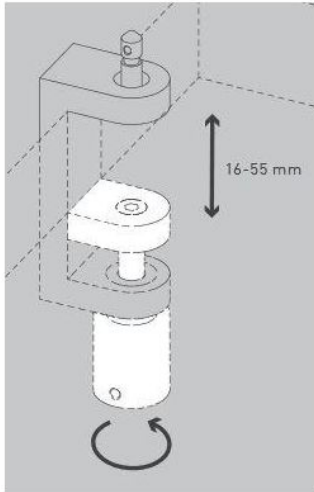

## Job table clamp

### Technical details

<b>Pays de fabrication</b>	 Allemagne
<b>fabricant</b>	Serien Lighting
<b>Dimensions</b>	H 2 cm

### Description

The Serien Lighting Job table clamp is an accessory for the desk lamp Job. This table clamp can be used to convert a table lamp with a base or furniture adapter into a clamp lamp. The clamp is also suitable as a spare part for a clamp light. It can be used for tables between 1.6 cm and 5.5 cm thickness.