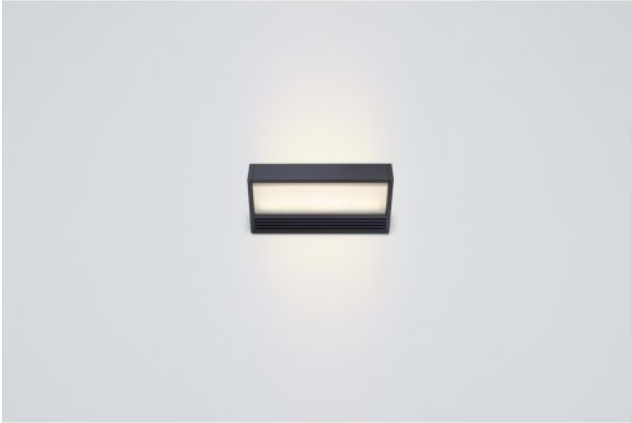

Serien Lighting

SML2 Wall 150 Black

Leuchtmittelabdeckung

- satinée / données raster
- satinée/ satinée

Farbtemperatur in Kelvin

- 2.700 extra blanc chaud
- 3.000 blanc chaud

Voltage

- 230 - 240
- 110 - 125

Technical details

Pays de fabrication	 Allemagne
fabricant	Serien Lighting
concepteur	Jean Marc da Costa
protection	IP20
Contenu de la livraison	LED
aptitude de tension	110 - 240 Volt
Profondeur en cm	9
matériel	aluminium, polycarbonate
Puissance en Watt	10 W
LED	y compris
Indice de rendu des couleurs	>90
remplacement des ampoules :	sur le site meme
Dimensions	H 3 cm B 15 cm

Description

The Serien Lighting SML2 Wall 150 Black is an LED wall lamp with a housing made of aluminum. As illuminant, a powerful LED is included, which is offered with a colour temperature of 2,700 Kelvin extra warm white and 3,000 Kelvin warm white. The SML2 Wall 150 is available with different lamp covers. With the lamp covers, the light can either be scattered upwards and downwards (satinée / satinée) or scattered in one direction and, depending on how the lamp is fixed, dimmed downwards or upwards (satinée / raster). Cover plates and mirror adapters are available as accessories.