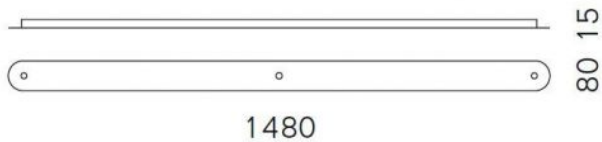

Serien Lighting

Canopy profile 3

Oberfläche

- aluminium brossé
- aluminium poli
- noir
- blanc

Technical details

Pays de fabrication	 Allemagne
fabricant	Serien Lighting
concepteur	Serien Lighting
matériel	aluminium
Dimensions	H 2 cm B 8 cm L 148 cm

Description

With the Serien Lighting canopy profile 3, three pendant lamps can be connected together and mounted on a single power supply. This makes it possible to install two single pendant lamps together. Only a single power connection is required. The canopy profile 3 is available in brushed aluminum, polished aluminum, black or white painted finishes. This accessory has a length of 148 cm and a width of 8 cm. The height is 1.5 cm.

The accessories are suitable for the following Serien Lighting lamps: Cavity Suspension L, Curling Suspension Rope / Tube S, M and L, Draft Suspension Rope / Tube S and M, Drum Suspension Rope / Tube S and M as well as Reef Suspension 1. In addition to these accessories, the canopy profile 2 is also offered, with which two pendant lamps can be connected together and mounted on a single power supply.