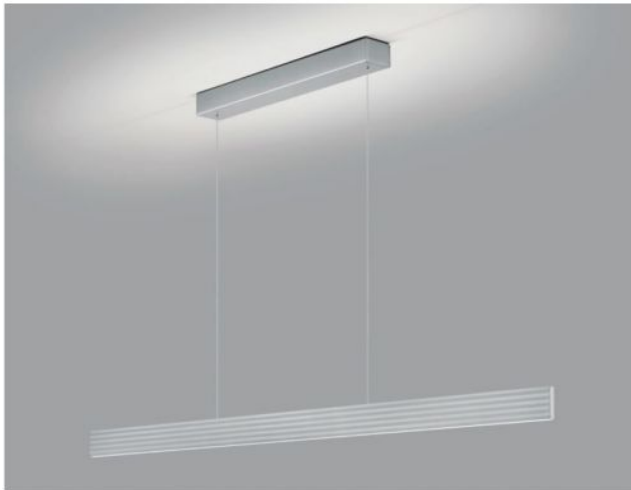

Knapstein

FARA-132

Oberfläche

- nickel
- noir
- bronze

Technical details

Pays de fabrication	 Allemagne
fabricant	Knapstein
concepteur	Knapstein
année	2022
protection	IP20
Contenu de la livraison	LED
aptitude de tension	230 - 240 Volt
matériel	métal
réglage de la hauteur	réglable en hauteur
atténuation	controlé gestuel
Puissance en Watt	62 W
LED	y compris
Indice de rendu des couleurs	>90
Flux lumineux en lm	7.440
La température de couleur en Kelvin	2.200 - 3.000 réglable
canopée Dimensions	Longueur 60 cm, hauteur 6 cm
remplacement des ampoules :	chez le fabricant / a l'usine
hauteur totale	73 - 180 cm
Dimensions	H 6,5 cm B 1,4 cm L 132 cm

Description

The Knapstein FARA-132 is a pendant lamp with a length of 132 cm. The total height of the lamp can be adjusted at any time between 73 cm and 180 cm by lifting or pulling the lamp. The lamp can also be mounted at an angle. The FARA-132 pendant lamp emits its light upwards and downwards at the same time. By gesture control, the uplight and the downlight can be switched separately and dimmed continuously. In addition, the light colour for the uplight and downlight can be adjusted separately to a warmer tone via gesture control (from the colour temperature of 3,000 Kelvin warm white to 2,200 Kelvin extra warm white). All dimming and light colour settings are saved via memory function and automatically reset the next time the lamp is switched on.