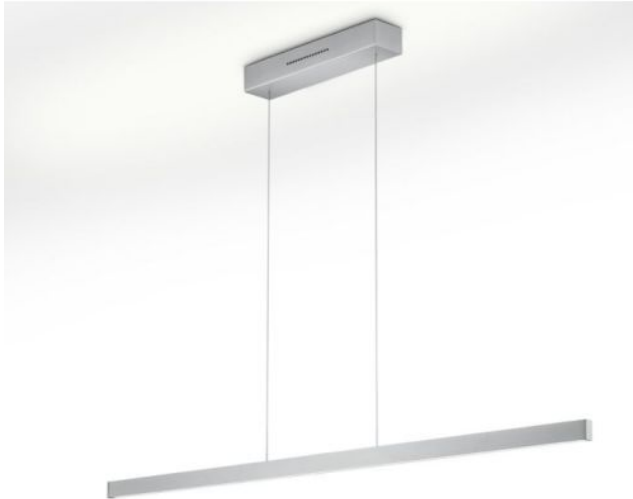

Knapstein

LINDA-72

Oberfläche

- nickel
- bronze
- noir

Technical details

Pays de fabrication	 Allemagne
fabricant	Knapstein
année	2023
matériel	brass
réglage de la hauteur	réglable en hauteur
Puissance en Watt	34 W
LED #	inclus
Indice de rendu des couleurs	>90
Flux lumineux en lm	4004
La température de couleur en Kelvin	Dim to warm
protection	IP20
Contenu de la livraison	LED
aptitude de tension	230 - 240 Volt
atténuation	controle gestuel
hauteur totale	73 - 180 cm
Dimensions	L 72 cm

Description

The Knapstein LINDA-72 pendant lamp has a length of 72 cm. By pulling or lifting the lamp itself, the total height of the lamp can be adjusted between 73 cm and 180 cm. The lamp can also be suspended at an angle. The pendant lamp emits its light simultaneously upwards and downwards. The uplight and downlight can be switched and dimmed separately by gesture control. The light colour can also be adjusted separately for the uplight and downlight to a warmer tone (from a colour temperature of 3,000 Kelvin warm white to 2,200 Kelvin extra warm white). All dimming and light colour settings are saved via the memory function and are automatically reset when the light is next switched on.

The sensor area for gesture control is located centrally on the lamp. The lamp is switched on or off by a wiping movement of the hand in the sensor area. To change the light intensity, the hand is held longer in the sensor area. The desired light colour can then be set by holding the hand in the sensor area again for a longer time. The LINDA-72 is available in different surfaces. There are no visible screws in the ceiling canopy, because of a magnetic holder.