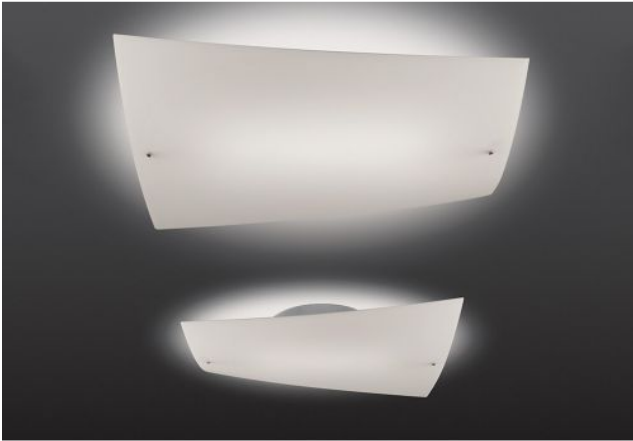

Foscarini

Folio Grande Soffitto

Technical details

Land van fabricage	 Italië
fabrikant	Foscarini
ontwerper	Carlo Urbinati & Alessandro Vecchiato
jaar	1990
bescherming	IP20
Omvang van de levering	Leuchtmiddel/Bulb
voltage geschiktheid	110 - 240 Volt
materiaal	glas, metaal
oppervlak	wit
dimmen	dimbaar op locatie met fase-hoek-dimmer
base/versie	R7s
Vermogen (max. Watt)	120 Watt
Lichtstroom in lm	2.250
Kleurtemperatuur in Kelvin	2.950 warm wit
lichtverdeling	licht in de kamer
Dimensions	H 10 cm B 38 cm L 49 cm

Omschrijving

The Foscarini Folio Grande Soffitto is a stylish ceiling light for a beautiful evenly and diffused light emission. The glass of the Folio Soffitto Grande is white but there is also a version with silkscreen printed glass available.

The glass has a wonderful slightly curved shape. It looks like a piece of paper that is bent in itself. The socket with the bulb is surrounded by a small closed housing so you can not look into the light source and hence can not be blinded.