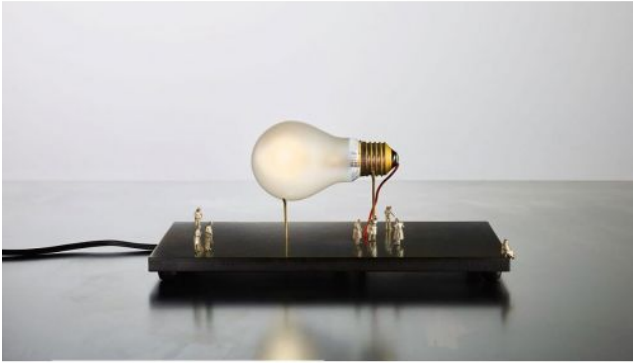

Ingo Maurer

I Ricchi Poveri Monument for a Bulb

Technical details

Land van fabricage	 Duitsland
fabrikant	Ingo Maurer
ontwerper	Ingo Maurer
jaar	2014
bescherming	IP20
Omvang van de levering	LED
voltage geschiktheid	110 - 240 Volt
materiaal	roestvrij staal
kabellengte	300 cm
dimmen	cord dimmer met schuifregelaar
base/versie	E27
Wattage	5 W
LED	inclusief
Kleurweergave-index	>90
Lichtstroom in lm	380
Kleurtemperatuur in Kelvin	2.700 extra warm wit
bulb vervangen:	ter plaatse zelf
Dimensions	H 12 cm L 25 cm

Omschrijving

The Ingo Maurer I Ricchi Poveri Monument for a Bulb combines an LED bulb in the shape of a light bulb with eight, delicate little figures. None of the figurines looks like the other, four are grouped at the socket of the bulb, three are fixed in front of the bulb. One figure, a full-bodied woman, sits at the edge of the group.

The bulb used for this table lamp is a special bulb with an output of 5 watts, which is specially made for Ingo Maurer and can only be used for the I Ricchi Poveri Monument for a Bulb with LED bulb. A dimmer with slider is integrated on the supply line. When dimmed, the light colour of the lamp changes to a warmer tone (from 2,700 Kelvin to 2,000 Kelvin extra warm white) thanks to the dim to warm technology.