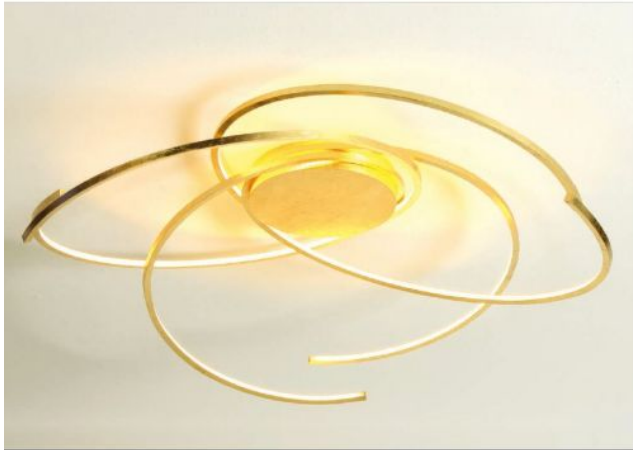

### Oberfläche

- gepolijst aluminium
- Bladgoud
- zwart
- wit

### Technical details

<b>Land van fabricage</b>	 Duitsland
<b>fabrikant</b>	Escale
<b>ontwerper</b>	Mosru Mohiuddin
<b>jaar</b>	2013
<b>bescherming</b>	IP20
<b>Omvang van de levering</b>	LED
<b>voltage geschiktheid</b>	230 - 240 Volt
<b>Diameter in cm</b>	80
<b>materiaal</b>	aluminium
<b>dimmen</b>	dimbaar met fase- en fase-afsnijding en fase-regelingsdimmer
<b>Wattage</b>	30 W
<b>LED</b>	inclusief
<b>Kleurweergave-index</b>	90
<b>Kleurtemperatuur in Kelvin</b>	2.700 extra warm wit
<b>bulb vervangen:</b>	bij de fabrikant / fabriek
<b>Totale lichtstroom in lm</b>	4.200
<b>Dimensions</b>	H 20 cm   Ø 80 cm

### Omschrijving

The Escale Space 80 cm is the medium-sized ceiling light of this collection. The lamp has a diameter of 80 cm and a height of 20 cm. An LED with a colour temperature of 2,700 Kelvin extra warm white is used for lighting.

The Space 80 cm is a round lamp around which several struts spiral. These surfaces are offered: gold leaf, white, black or smoothed aluminum. Mosru Mohiuddin designed the lamp in the year 2013.

The ceiling lamp is dimmable on site with a trailing edge and / or leading edge phase dimmer. A Casambi module and a ZigBee module are on offer as accessories. With the Casambi module, the ceiling light can be regulated using the Casambi App by Smartphone or Tablet via Bluetooth. The ZigBee module enables the light to be operated via voice control.