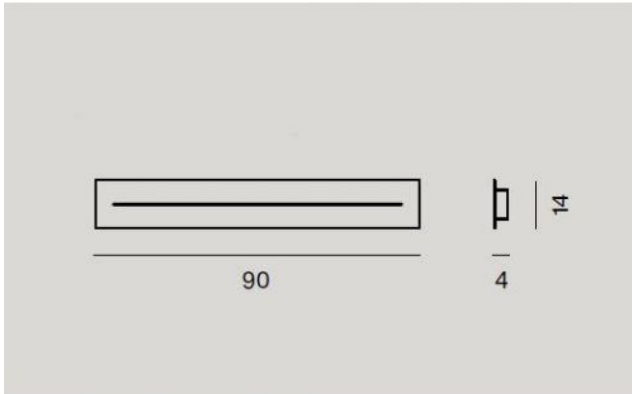

Foscarini

Elongated multi-canopy 90 cm

Technical details

| | |
|---------------------------|--|
| Land van fabricage |  Italië |
| fabrikant | Foscarini |
| oppervlak | wit |
| materiaal | metaal |
| Dimensions | H 4 cm B 14 cm L 90 cm |

Omschrijving

The Foscarini elongated multi-canopy 90 cm is an elongated canopy, to which you can hang several lights. The surface of the canopy is white, it is made of painted metal. The canopy has a length of 90 cm, a width of 14 cm and a height of 4 cm. The multi-canopy is suitable for these light families: Aplomb, Caboche, Caiigo, Chouchin, Gregg, Havana, Maki, New Buds, Plass, Rituals, Tartan, Tite and Tress.