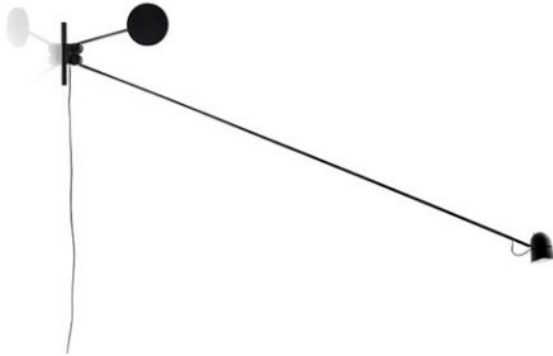

### Oberfläche

- zwart
- wit

### Technical details

<b>Land van fabricage</b>	 Italië
<b>fabrikant</b>	Luceplan
<b>ontwerper</b>	Daniel Rybakken
<b>jaar</b>	2012
<b>kleur</b>	zwart
<b>bescherming</b>	IP20
<b>Omvang van de levering</b>	LED
<b>voltage geschiktheid</b>	110 - 240 Volt
<b>materiaal</b>	aluminium, staal
<b>dimmen</b>	de lampkop
<b>Wattage</b>	16 W
<b>LED</b>	inclusief
<b>Kleurweergave-index</b>	90
<b>Lichtstroom in lm</b>	598
<b>Kleurtemperatuur in Kelvin</b>	2.700 extra warm wit
<b>arm lengte</b>	190 cm
<b>lampkop massa</b>	9 cm
<b>Dimensions</b>	L 192 cm

### Omschrijving

The Luceplan Counterbalance is a black wall lamp, which can be aligned in the room at will cause of its swiveling light arm. The counterweight balances the movements of the long arm with help of gear wheels and guarantees the stability of the lamp head. The lamp head is made out of lacquered aluminum, the body is made of matt lacquered steel. Different brightness levels can be set with the dimmer on the lamp head. Daniel Rybakken designed the wall light in the year 2012. Apart from this light, also a spotlight as well as a floor lamp are on offer from this series.