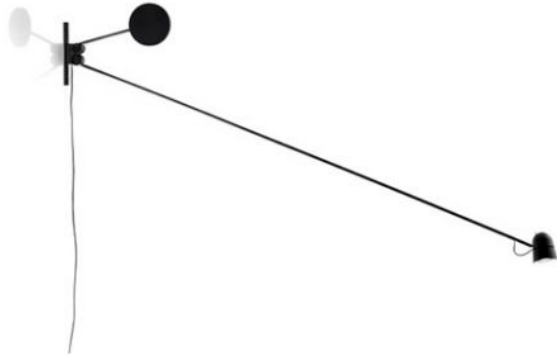

Luceplan

Counterbalance

Oberfläche

- zwart
- wit

Technical details

Land van fabricage	 Italië
fabrikant	Luceplan
ontwerper	Daniel Rybakken
jaar	2012
kleur	zwart
bescherming	IP20
Omvang van de levering	LED
voltage geschiktheid	110 - 240 Volt
materiaal	aluminium, staal
dimmen	de lampkop
Wattage	16 W
LED	inclusief
Kleurweergave-index	90
Lichtstroom in lm	598
Kleurtemperatuur in Kelvin	2.700 extra warm wit
armlengte	190 cm
lampkop massa	9 cm
Dimensions	L 192 cm

Omschrijving

The Luceplan Counterbalance is a black wall lamp, which can be aligned in the room at will cause of its swiveling light arm. The counterweight balances the movements of the long arm with help of gear wheels and guarantees the stability of the lamp head. The lamp head is made out of lacquered aluminum, the body is made of matt lacquered steel. Different brightness levels can be set with the dimmer on the lamp head. Daniel Rybakken designed the wall light in the year 2012. Apart from this light, also a spotlight as well as a floor lamp are on offer from this series.