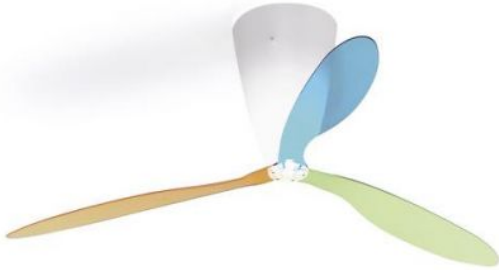

Luceplan

Blow

Oberfläche

- Multicolour (blauw, groen, oranje)
- doorzichtig
- transparant met zeefdruk

Technical details

Land van fabricage	 Italië
fabrikant	Luceplan
ontwerper	Ferdi Giardini
jaar	1997
bescherming	IP20
Omvang van de levering	Leuchtmiddel/Bulb
voltage geschiktheid	230 - 240 Volt
Diameter in cm	140
materiaal	methacrylaat, polycarbonaat
dimmen	dimbaar via optionele netwerk afstandsbediening
base/versie	E27
Vermogen (max. Watt)	105 Watt
lichtverdeling	licht in de kamer
Dimensions	H 40 cm Ø 140 cm

Omschrijving

The Luceplan Blow is a lighted ceiling fan. The ceiling fan can also be regulated with an optional remote control in light intensity and speed. It can also be regulated by the customer using a push-dimming system, for which a 5-core mains supply cable is required. There are available different rotors: in transparent, colour mix (blue, orange and green) or in transparent screenprinted. A switch for reversing the movement of rotors is also installed in the ceiling lamp. The design was developed by Ferdi Giardini in 1997.