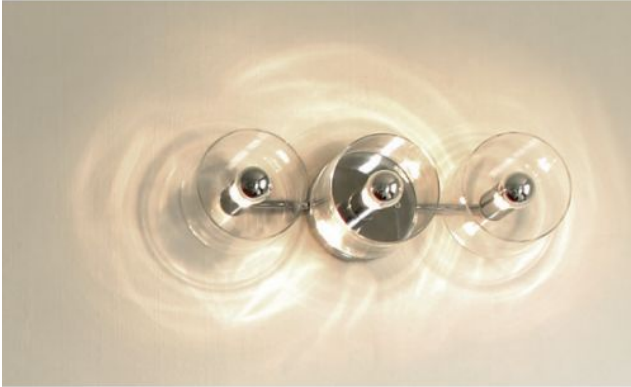

Oluce

Fiore 123

Technical details

Land van fabricage	 Italië
fabrikant	Oluce
ontwerper	Laudani & Romanelli
jaar	2007
bescherming	IP20
Omvang van de levering	Leuchtmiddel/Bulb
voltage geschiktheid	110 - 240 Volt
Diepte in cm	13
materiaal	glas, metaal
oppervlak	doorzichtig
dimmen	dimbaar op locatie
base/versie	E14
prestaties van het systeem	3 x 40 Watt (max.)
Dimensions	H 14 cm L 46 cm

Omschrijving

The Oluce Fiore 123 is a versatile wall / ceiling lamp. It is from 2007 and is designed by Laudani & Romanelli. The lamp is made of transparent, mouth-blown glass. The Fiore of Oluce is offered in four different versions for the wall and the ceiling. In addition, there are two versions available as pendant lamp. All lamps from the Fiore series are glare-free and can also be dimmed on site.