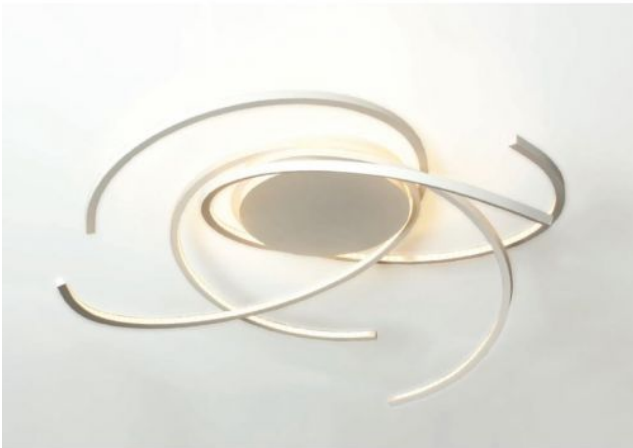

Escale

Space 100 cm

Oberfläche

- aluminium
- zwart
- goud
- wit

Technical details

Land van fabricage	 Duitsland
fabrikant	Escale
ontwerper	Mosru Mohiuddin
jaar	2013
bescherming	IP20
Omvang van de levering	LED
voltage geschiktheid	230 - 240 Volt
Diameter in cm	100
materiaal	aluminium
dimmen	dimbaar met fase- en fase-afsnijding en fase-regelingsdimmer
Wattage	36 W
LED	inclusief
Kleurweergave-index	90
Kleurtemperatuur in Kelvin	2.700 extra warm wit
bulb vervangen:	bij de fabrikant / fabriek
Totale lichtstroom in lm	5.000
Dimensions	H 24 cm Ø 100 cm

Omschrijving

The Escale Space 100 is the largest ceiling light in this series. It has a diameter of 100 cm at a height of 24 cm. An LED with a colour temperature of 2700 Kelvin extra warm white serves as a light source.

The Space 100 ceiling light is offered in the surfaces aluminum smoothed, gold leaf, white and black. The lamp was designed by Mosru Mohiuddin in 2013.

This ceiling lamp can be dimmed on site with a trailing edge and / or leading edge phase dimmer. A Casambi module and a ZigBee module are offered as accessories. With the Casambi module, the ceiling light can be regulated with the Casambi App by smartphone or tablet via Bluetooth. The ZigBee module enables control of the light via voice control.