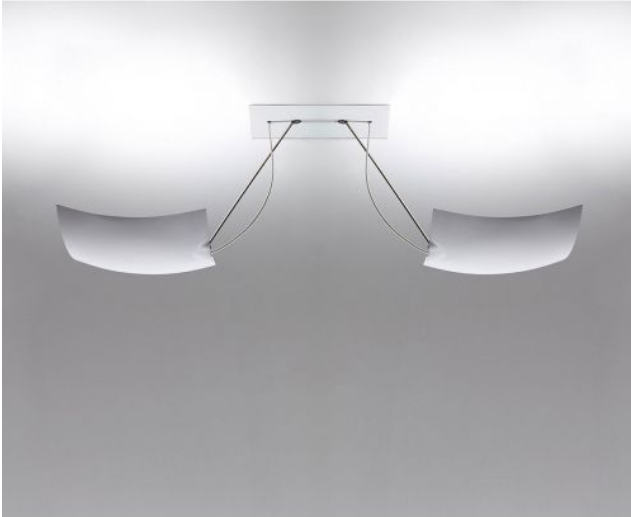

# Ingo Maurer

**2 x 18 x 18**

## Technical details

<b>Land van fabricage</b>	 Duitsland
<b>fabrikant</b>	Ingo Maurer
<b>ontwerper</b>	Maurer, Ingo & Team
<b>jaar</b>	2016
<b>bescherming</b>	IP20
<b>Omvang van de levering</b>	LED
<b>voltage geschiktheid</b>	230 - 240 Volt
<b>Projectie in cm</b>	40 - 80
<b>materiaal</b>	aluminium, roestvrij staal
<b>oppervlak</b>	wit
<b>dimmen</b>	dimbaar op locatie met faseafsnijding dimmer
<b>LED</b>	inclusief
<b>Kleurweergave-index</b>	90
<b>Kleurtemperatuur in Kelvin</b>	3.000 warm wit
<b>bulb vervangen:</b>	ter plaatse zelf
<b>prestaties van het systeem</b>	2 x 22 Watt
<b>Totale lichtstroom in lm</b>	3.200
<b>lichtverdeling</b>	indirect

## Omschrijving

The Ingo Maurer 2 x 18 x 18 is a ceiling light, which can also be used as a wall light. It is flexibly adjustable by means of two ball joints with which the shades can be aligned as desired. The white shades can also be adjusted independently. The lamp is equipped with two LEDs. The light is emitted indirectly to the ceiling or the wall.

Depending on the setting of the shades, the 2 x 18 x 18 has a projection between approx. 40 and 80 cm. The wall and ceiling light can be dimmed on site. It is a double version of the 18 x 18, which has only one adjustable shade, and was designed in the year 2016 by Ingo Maurer and his team.