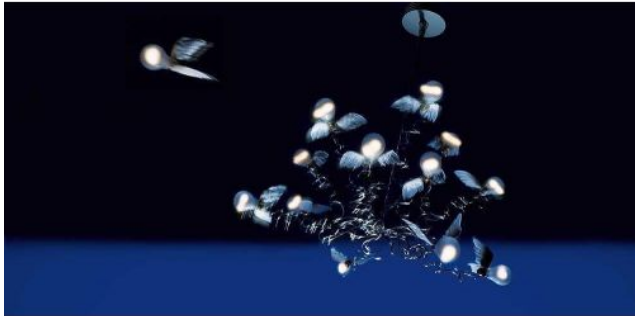

## Birdie LED

### Kabelfarbe

- rood
- transparant

## Technical details

Land van fabricage	 Duitsland
fabrikant	Ingo Maurer
ontwerper	Ingo Maurer
jaar	2017
bescherming	IP20
Omvang van de levering	LED
voltage geschiktheid	110 - 240 Volt
materiaal	Ganzenveren vleugels, metaal
dimmen	dimbaar op locatie met faseafsnijding dimmer
base/versie	E27
LED	inclusief
Kleurweergave-index	>90
Kleurtemperatuur in Kelvin	2.700 extra warm wit
bulb vervangen:	ter plaatse zelf
prestaties van het systeem	12 x 1,5 Watt
Totale lichtstroom in lm	1.560
Dimensions	H 100 cm

## Omschrijving

The Ingo Maurer Birdie LED pendant light has twelve bendable and extendable light arms that can be adjusted flexibly. Each arm has an integrated LED light source in classic incandescent shape. Each LED has a power of 1.5 watts at a colour temperature of 2,700 Kelvin extra warm white. Goose feathers are attached to the lampholders, which gives the lamp an extraordinary appearance. The pendant light is offered with one red or transparent cable. The canopy has an integrated transformer.