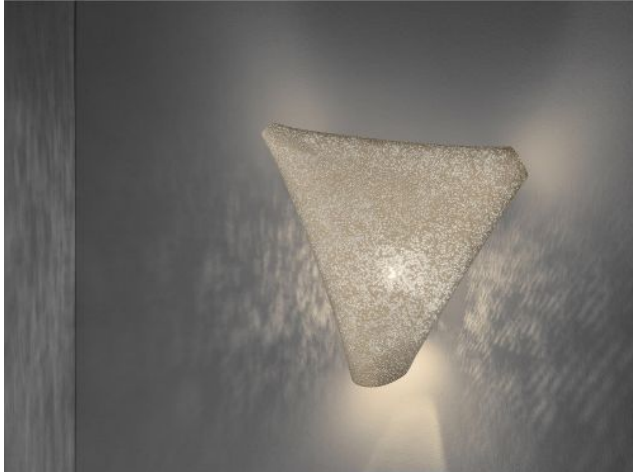

## Ballet BA06

### Oberfläche

- grijs
- wit

## Technical details

<b>Land van fabricage</b>	 Spanje
<b>fabrikant</b>	Arturo_Alvarez
<b>ontwerper</b>	Hector Serrano
<b>jaar</b>	2014
<b>bescherming</b>	IP20
<b>Omvang van de levering</b>	Leuchtmiddel/ Bulb
<b>voltage geschiktheid</b>	230 - 240 Volt
<b>Diepte in cm</b>	15
<b>materiaal</b>	roestvrij staal, staal
<b>lichtverdeling</b>	Sfeerverlichting en onrechtstreeks
<b>Dimensions</b>	H 35 cm   B 36 cm

## Omschrijving

The Arturo Alvarez Ballet BA06 wall light is available in several finishes. The bracket of this wall lamp is made of painted steel. The lamp shade is made of a flexible stainless steel mesh. This stainless steel mesh has been specially developed by the Arturo Alvarez brand and is particularly malleable, compact and resistant. This wall light is available in two versions: as E27 version or as version with built-in LED. The E27 version has an E27 socket and is operated with a replaceable LED retrofit. The LED version has a colour temperature of 2,700 Kelvin extra warm white, on request it is also available with 3000 Kelvin warm white. This lamp is offered in white and grey finishes. On request, the lamp is also available in taupe and beige.