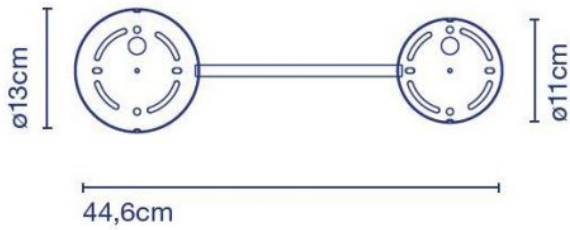

Marset

Accessories C2 Ginger

Technical details

Land van fabricage	 Spanje
fabrikant	Marset
ontwerper	Joan Gaspar
oppervlak	zwart
materiaal	metaal
voltage geschiktheid	230 - 240 Volt
Dimensions	L 45 cm

Omschrijving

The Marset accessory C2 Ginger is used to connect a lamp Ginger 32 C and a lamp Ginger 42 C to each other and to connect them together to a power supply. The wall lamp accessories are made of painted metal. In addition to these accessories, a version is also available to connect a Ginger 32 C, 42 C and 60 C lamp to a single power connection.